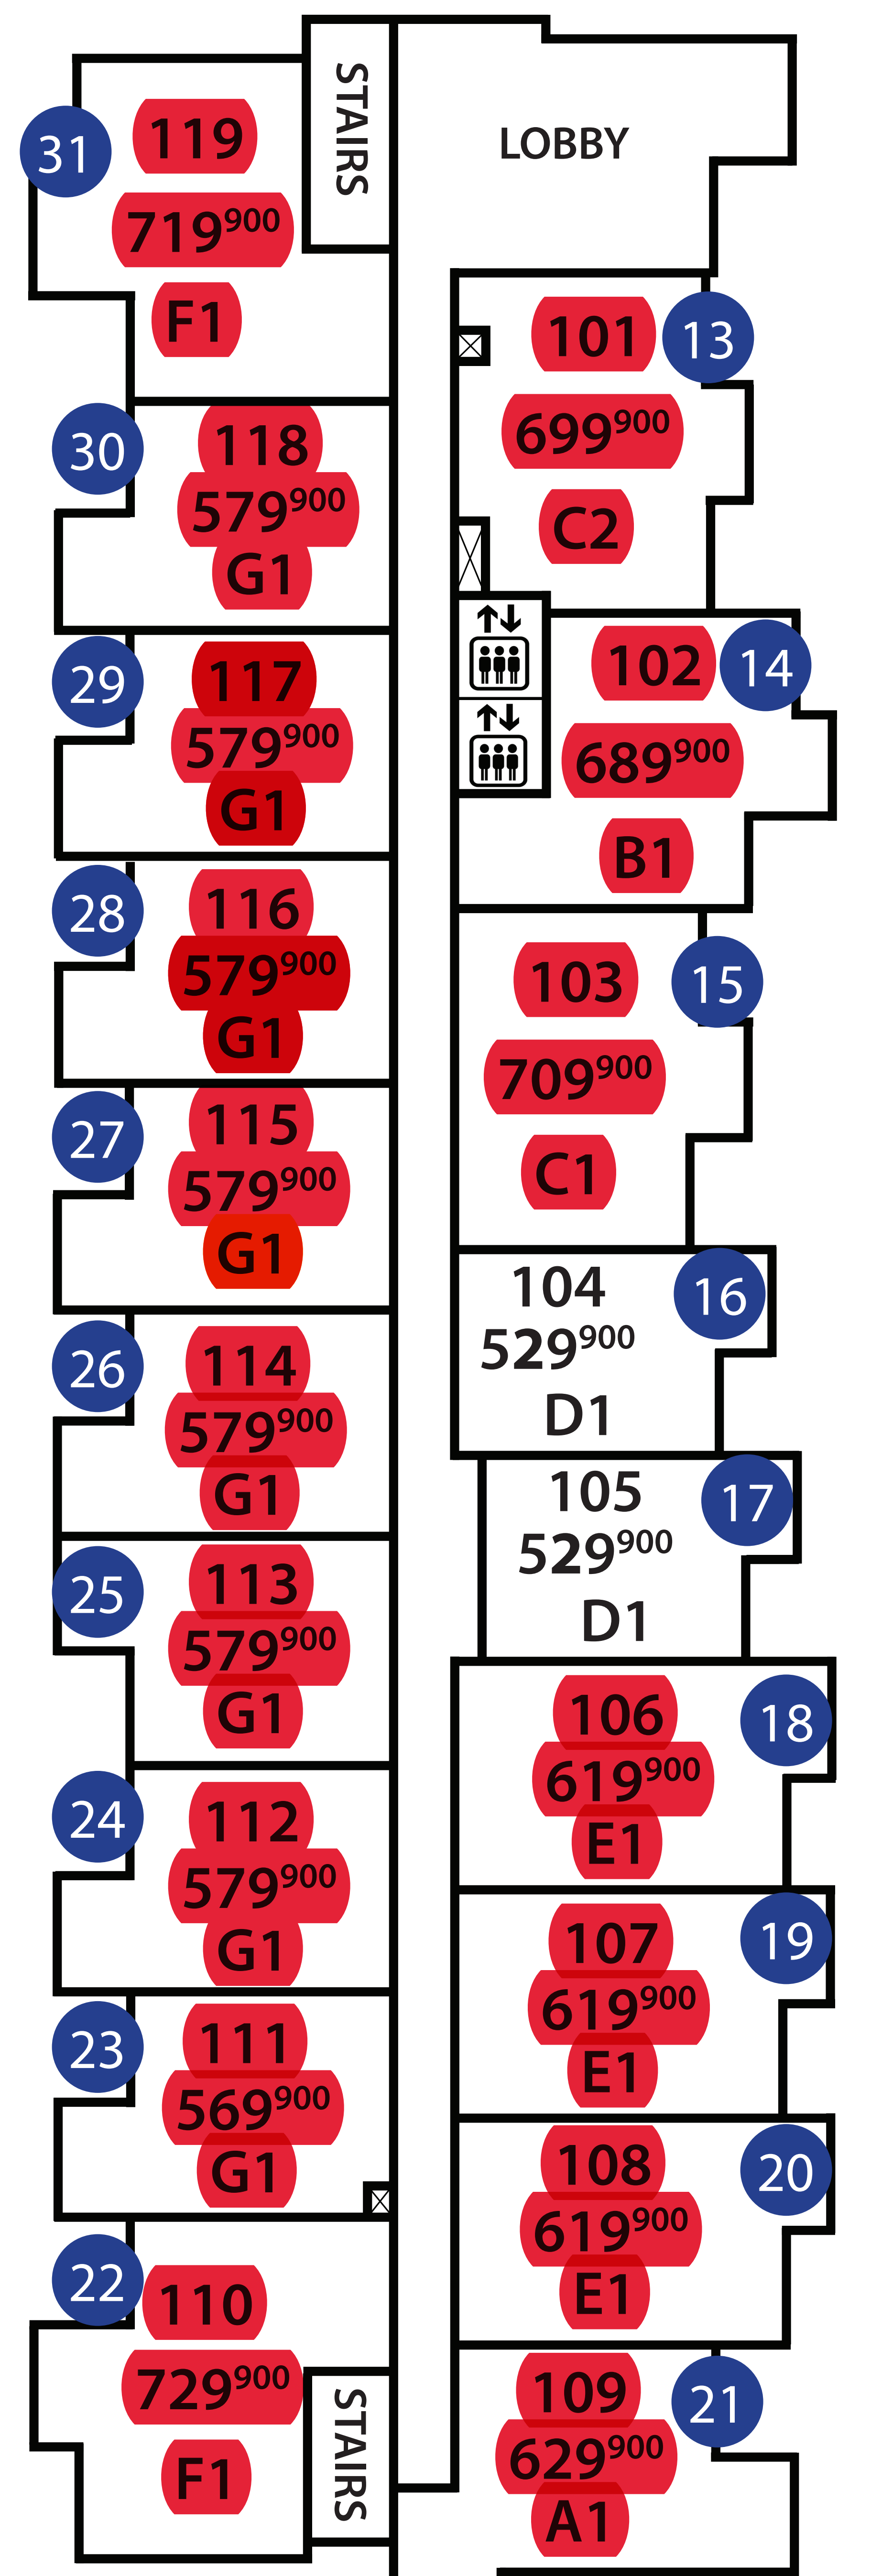

Kensington Gate

4th Floor Red = SOLD
Yellow = PENDING

3rd Floor

2nd Floor

1st Floor

Legend: