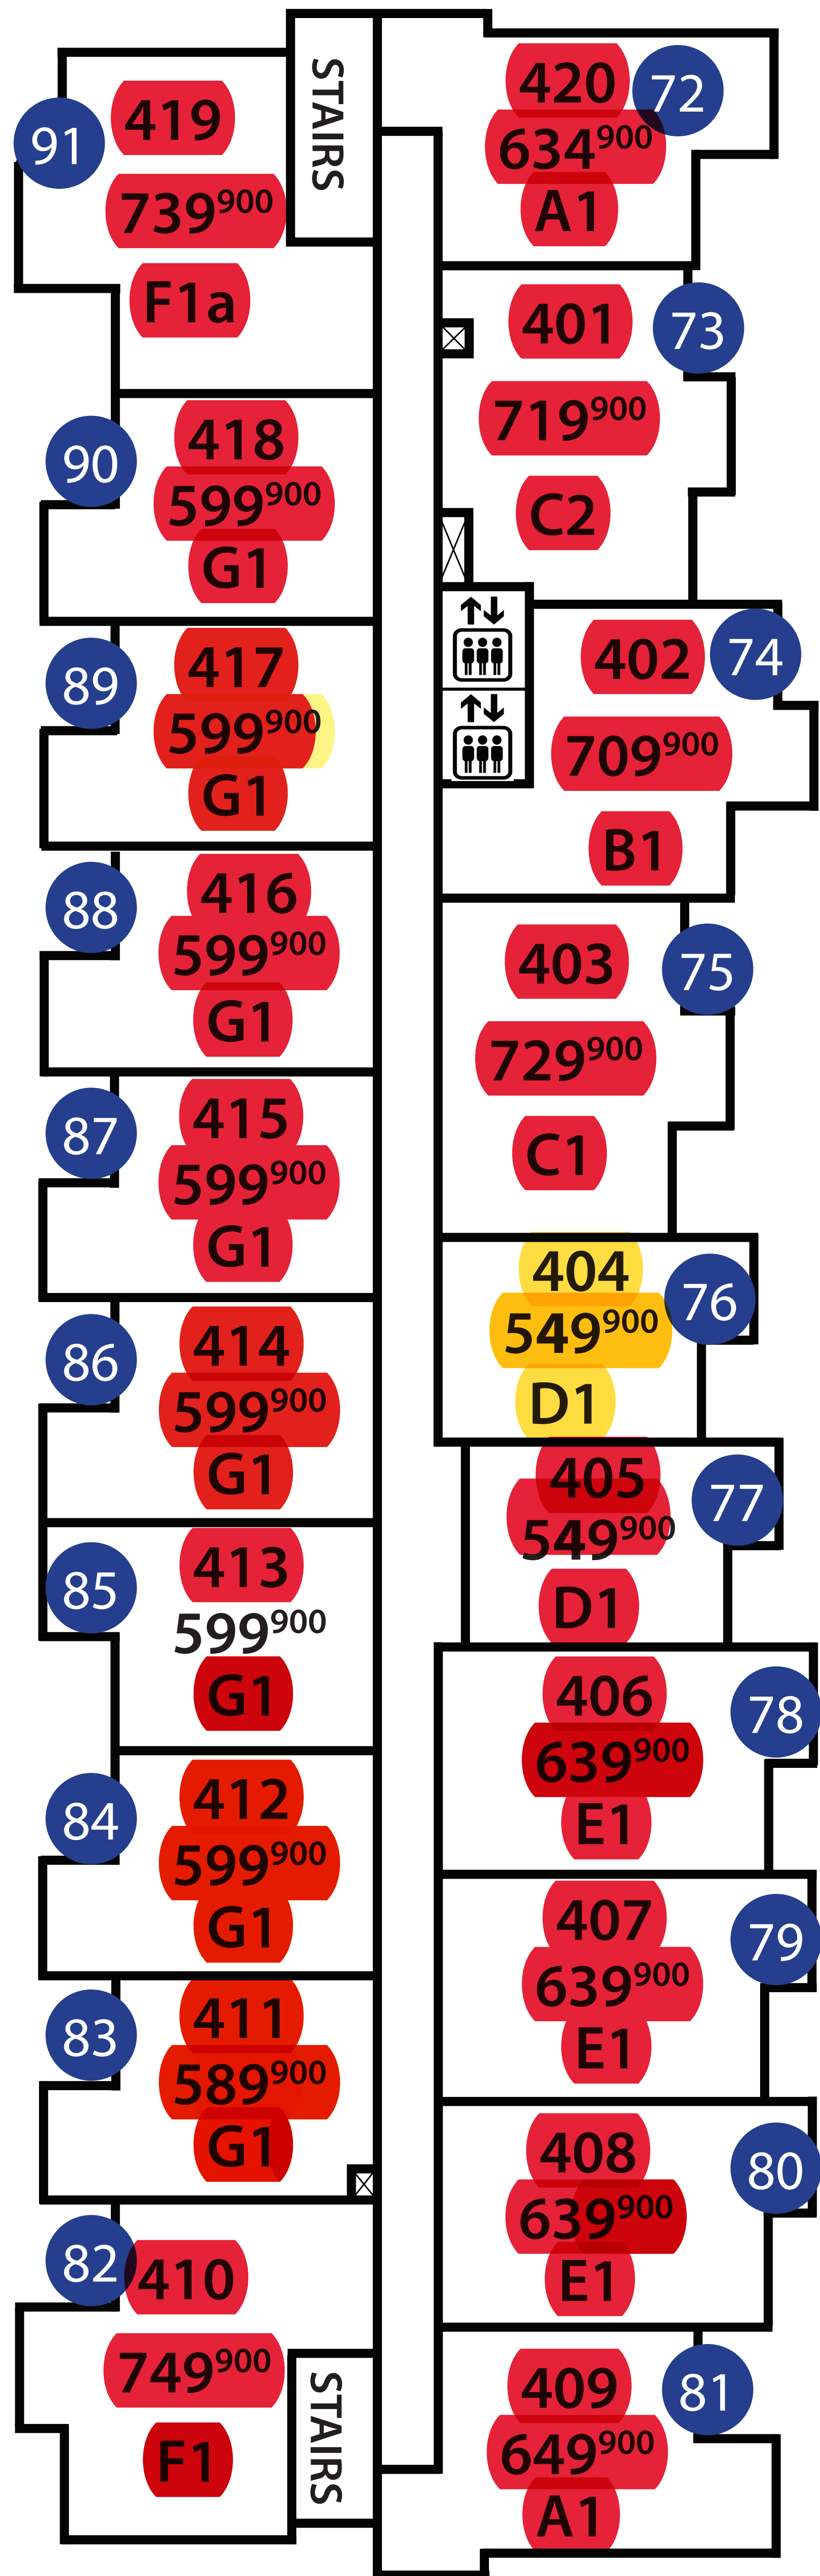

Kensington Gate

4th Floor Red = SOLD
Yellow = PENDING

3rd Floor

2nd Floor

1st Floor

Legend: