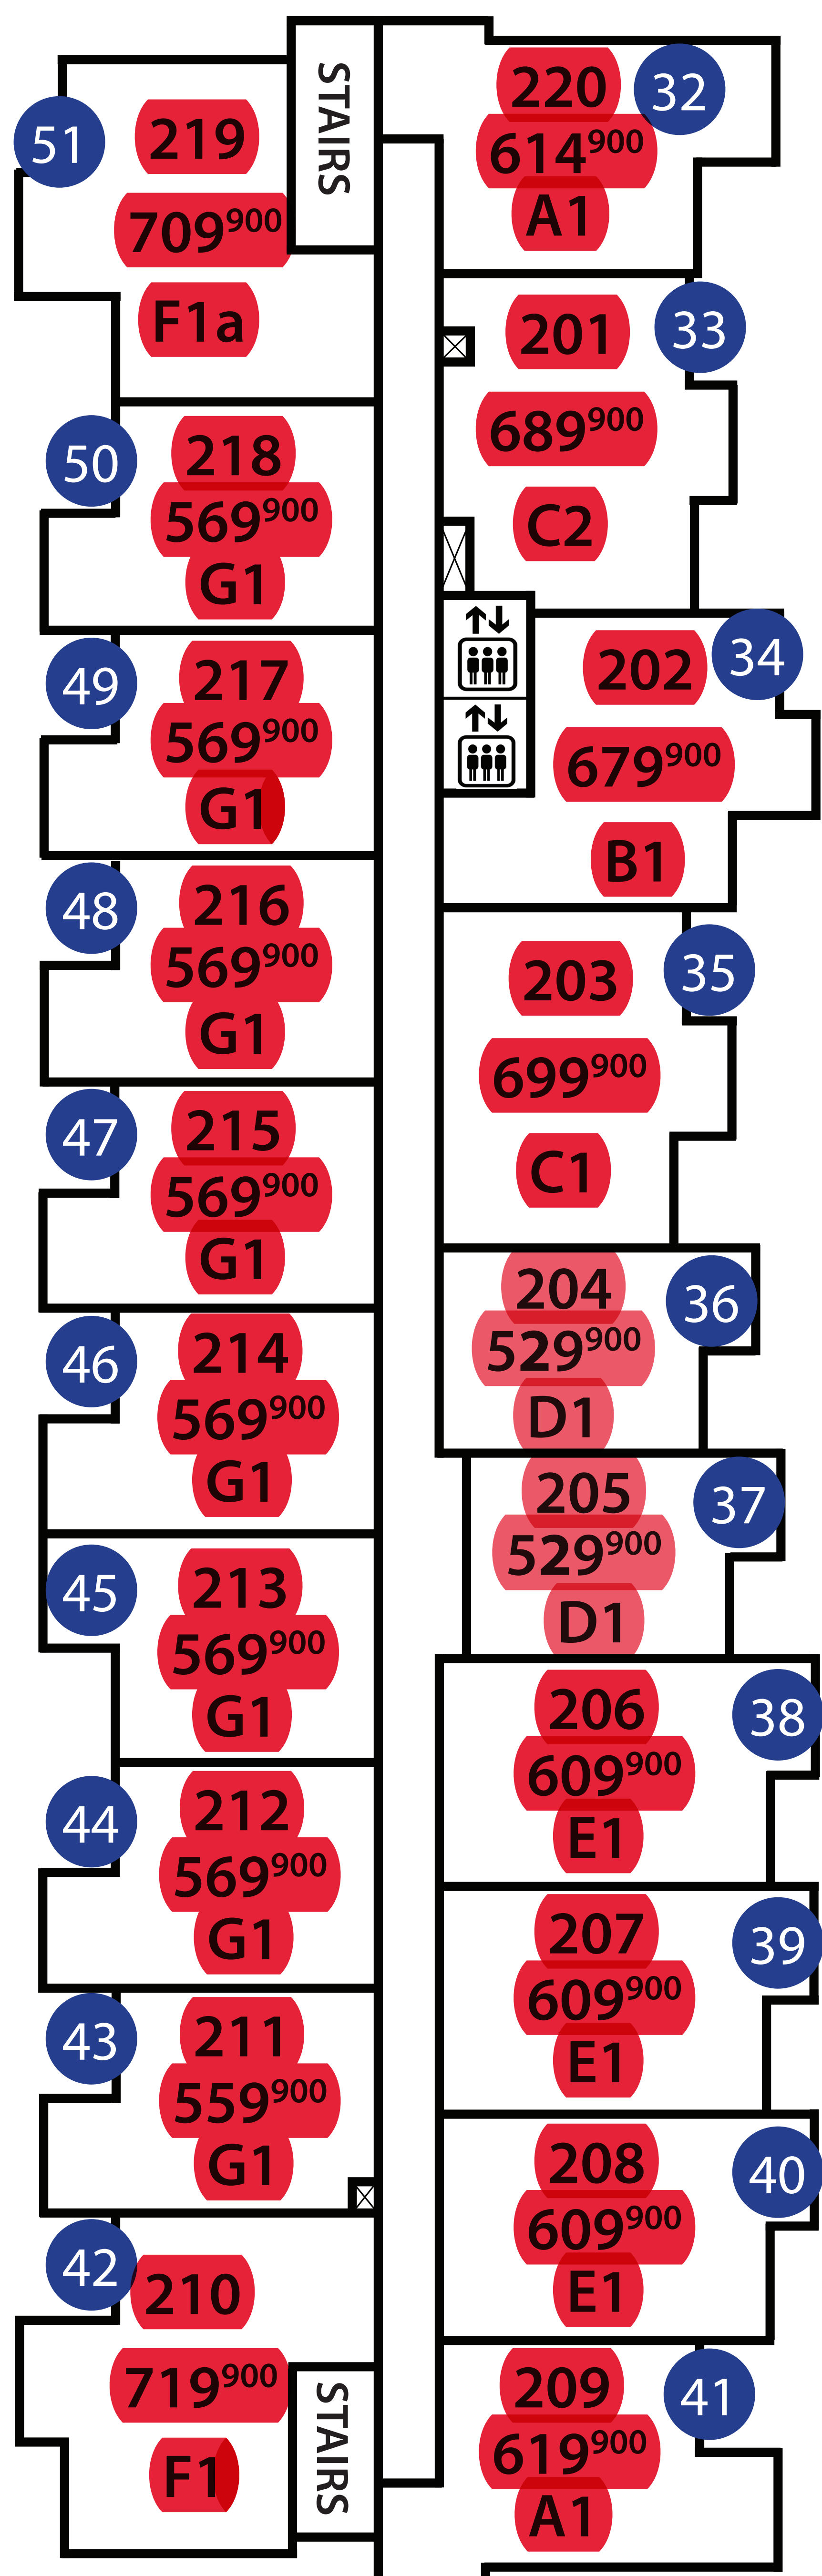

# Kensington Gate

4<sup>th</sup> Floor Red = SOLD  
Yellow = PENDING

3<sup>rd</sup> Floor

2<sup>nd</sup> Floor

1<sup>st</sup> Floor

## Legend: