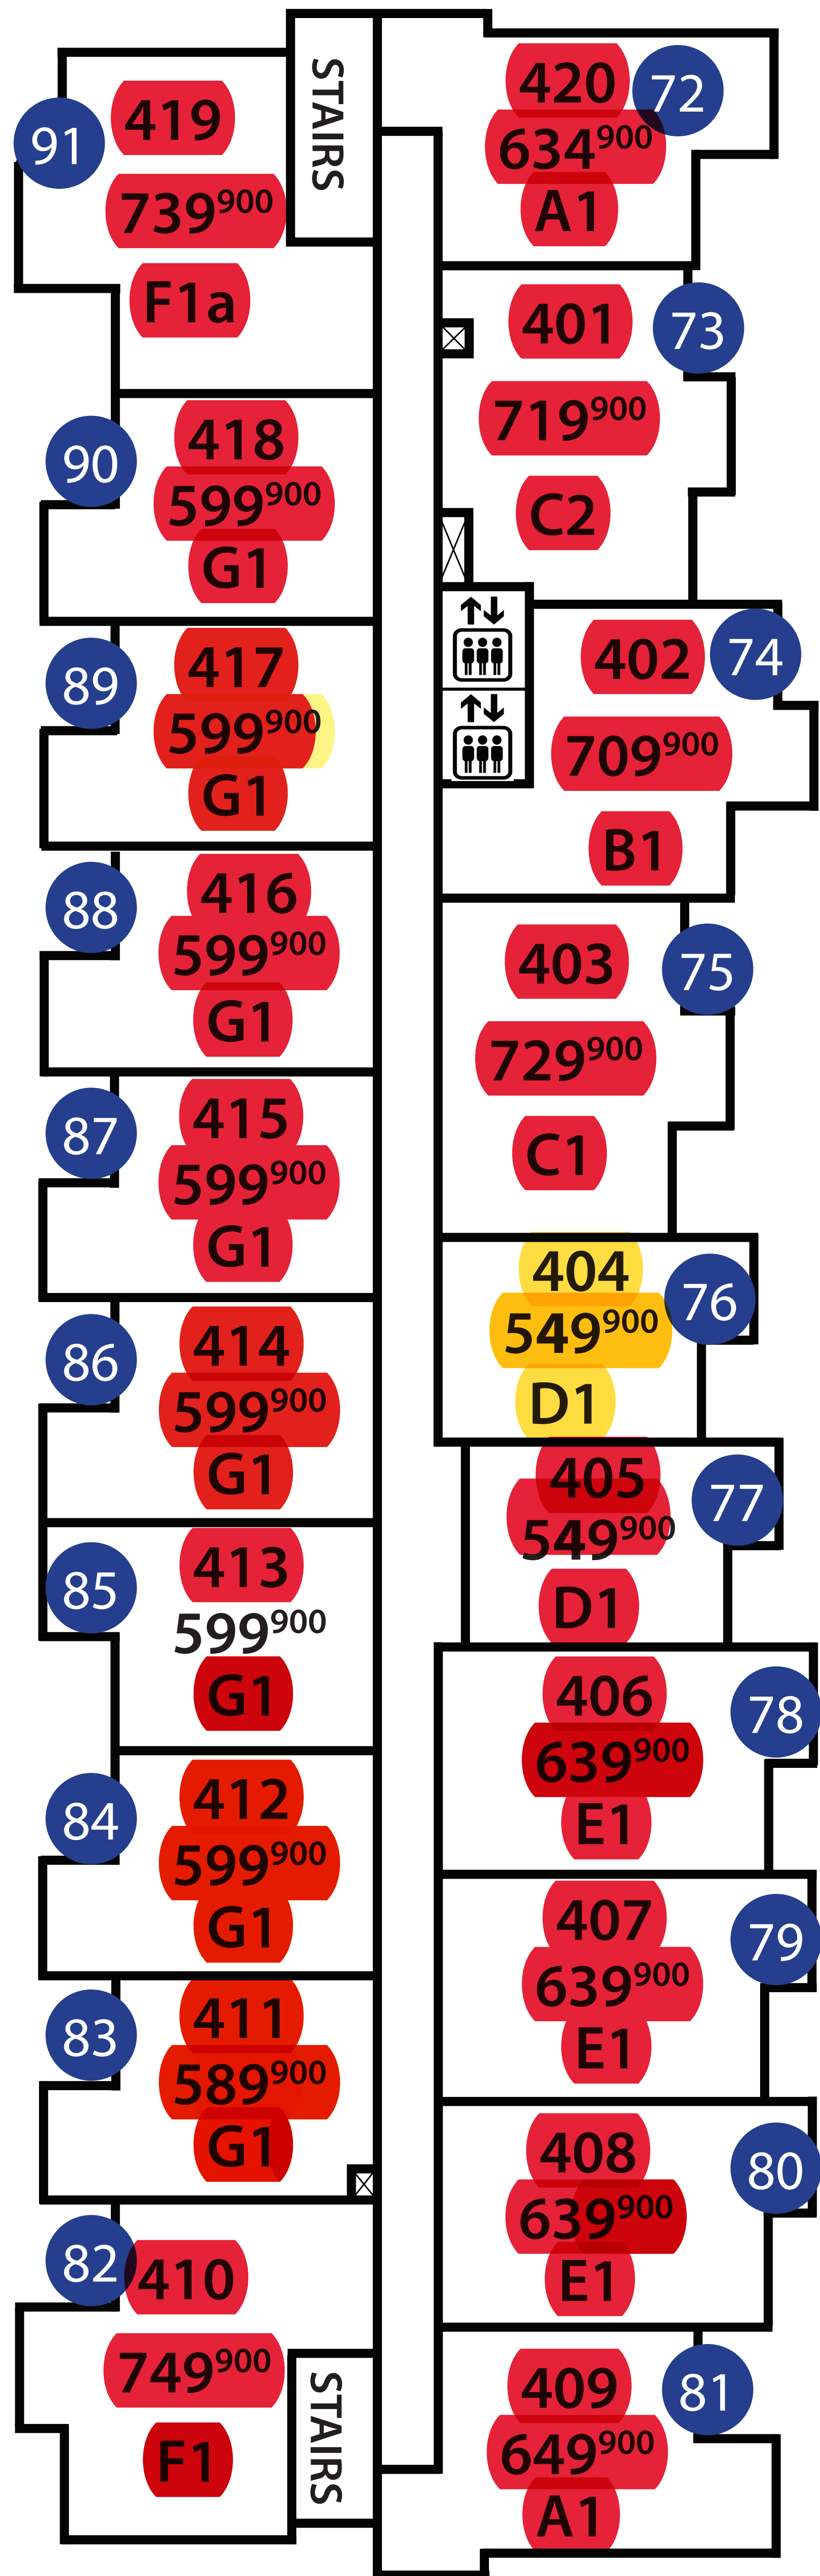

# Kensington Gate

4<sup>th</sup> Floor Red = SOLD  
Yellow = PENDING

3<sup>rd</sup> Floor

2<sup>nd</sup> Floor

1<sup>st</sup> Floor

## Legend: