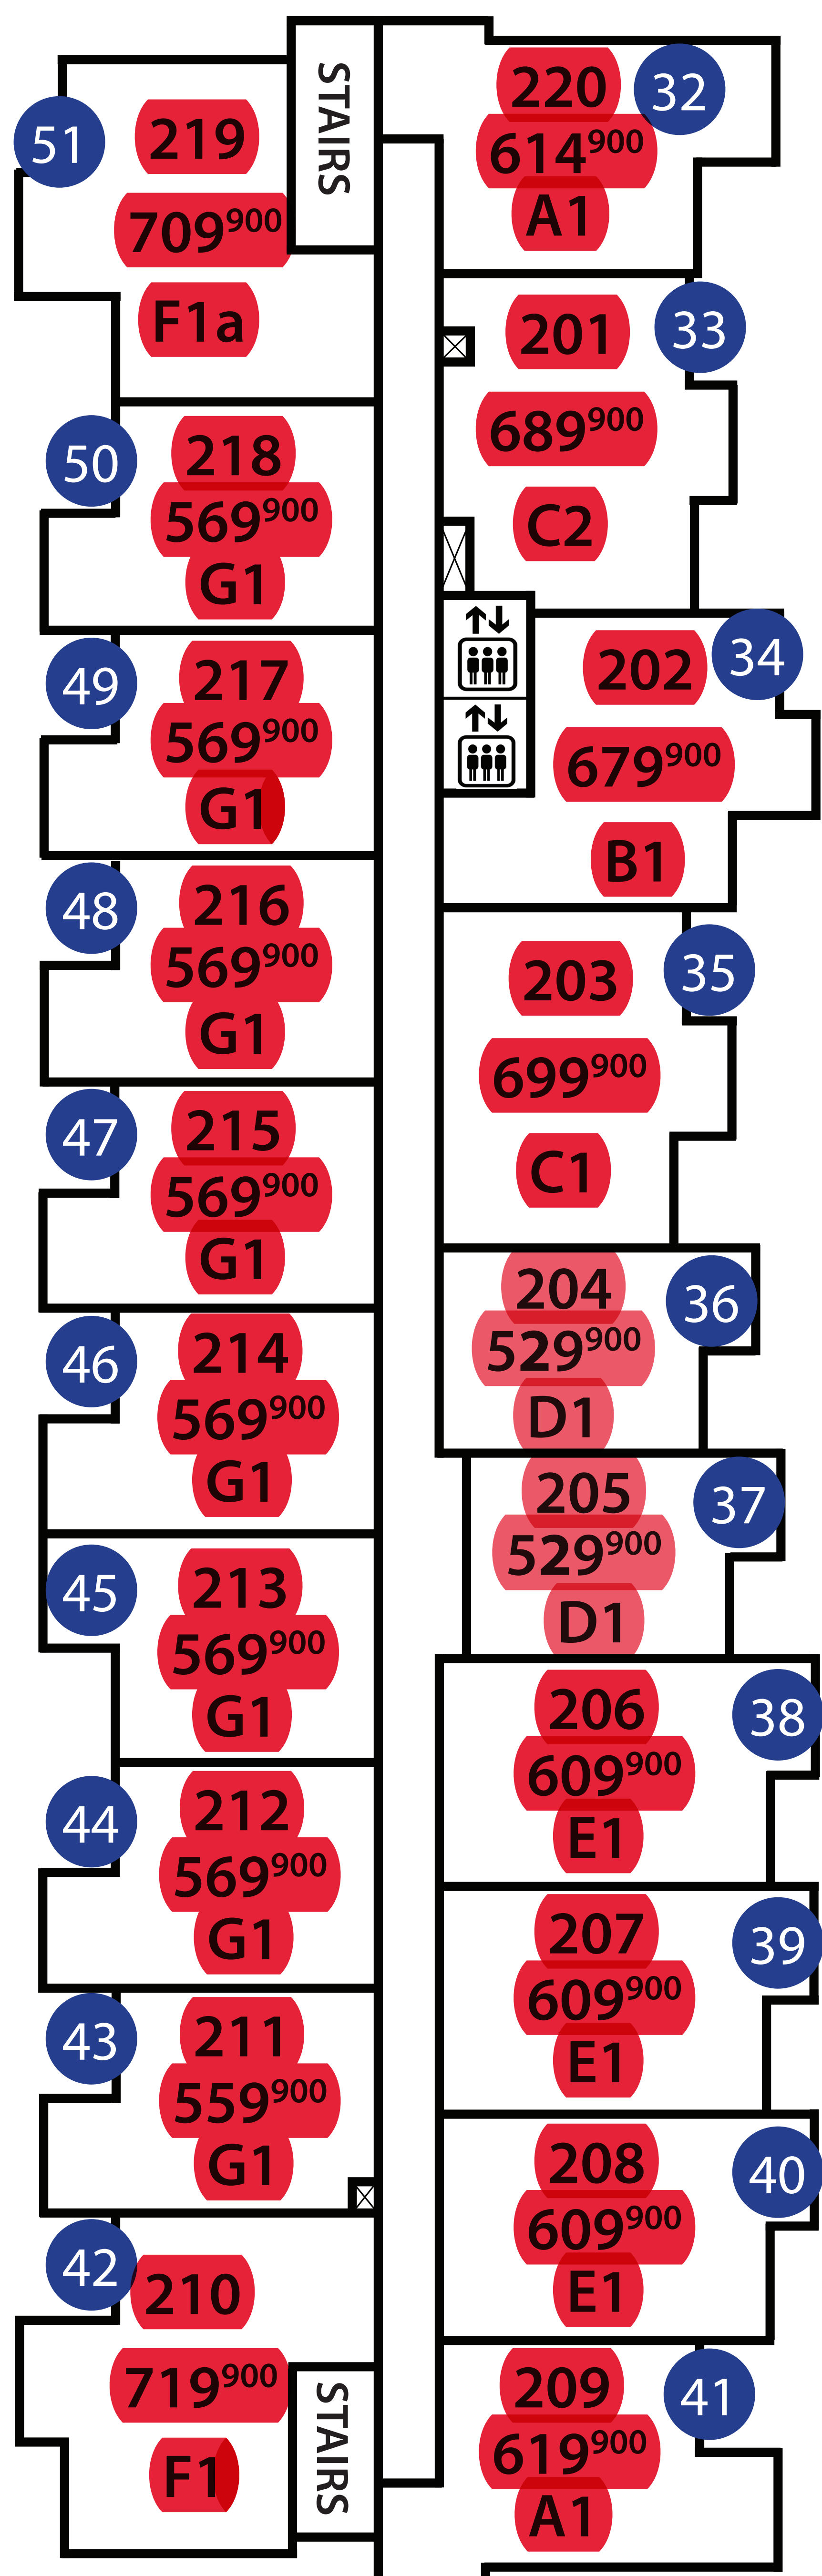

Kensington Gate

4th Floor Red = SOLD
Yellow = PENDING

3rd Floor

2nd Floor

1st Floor

Legend: