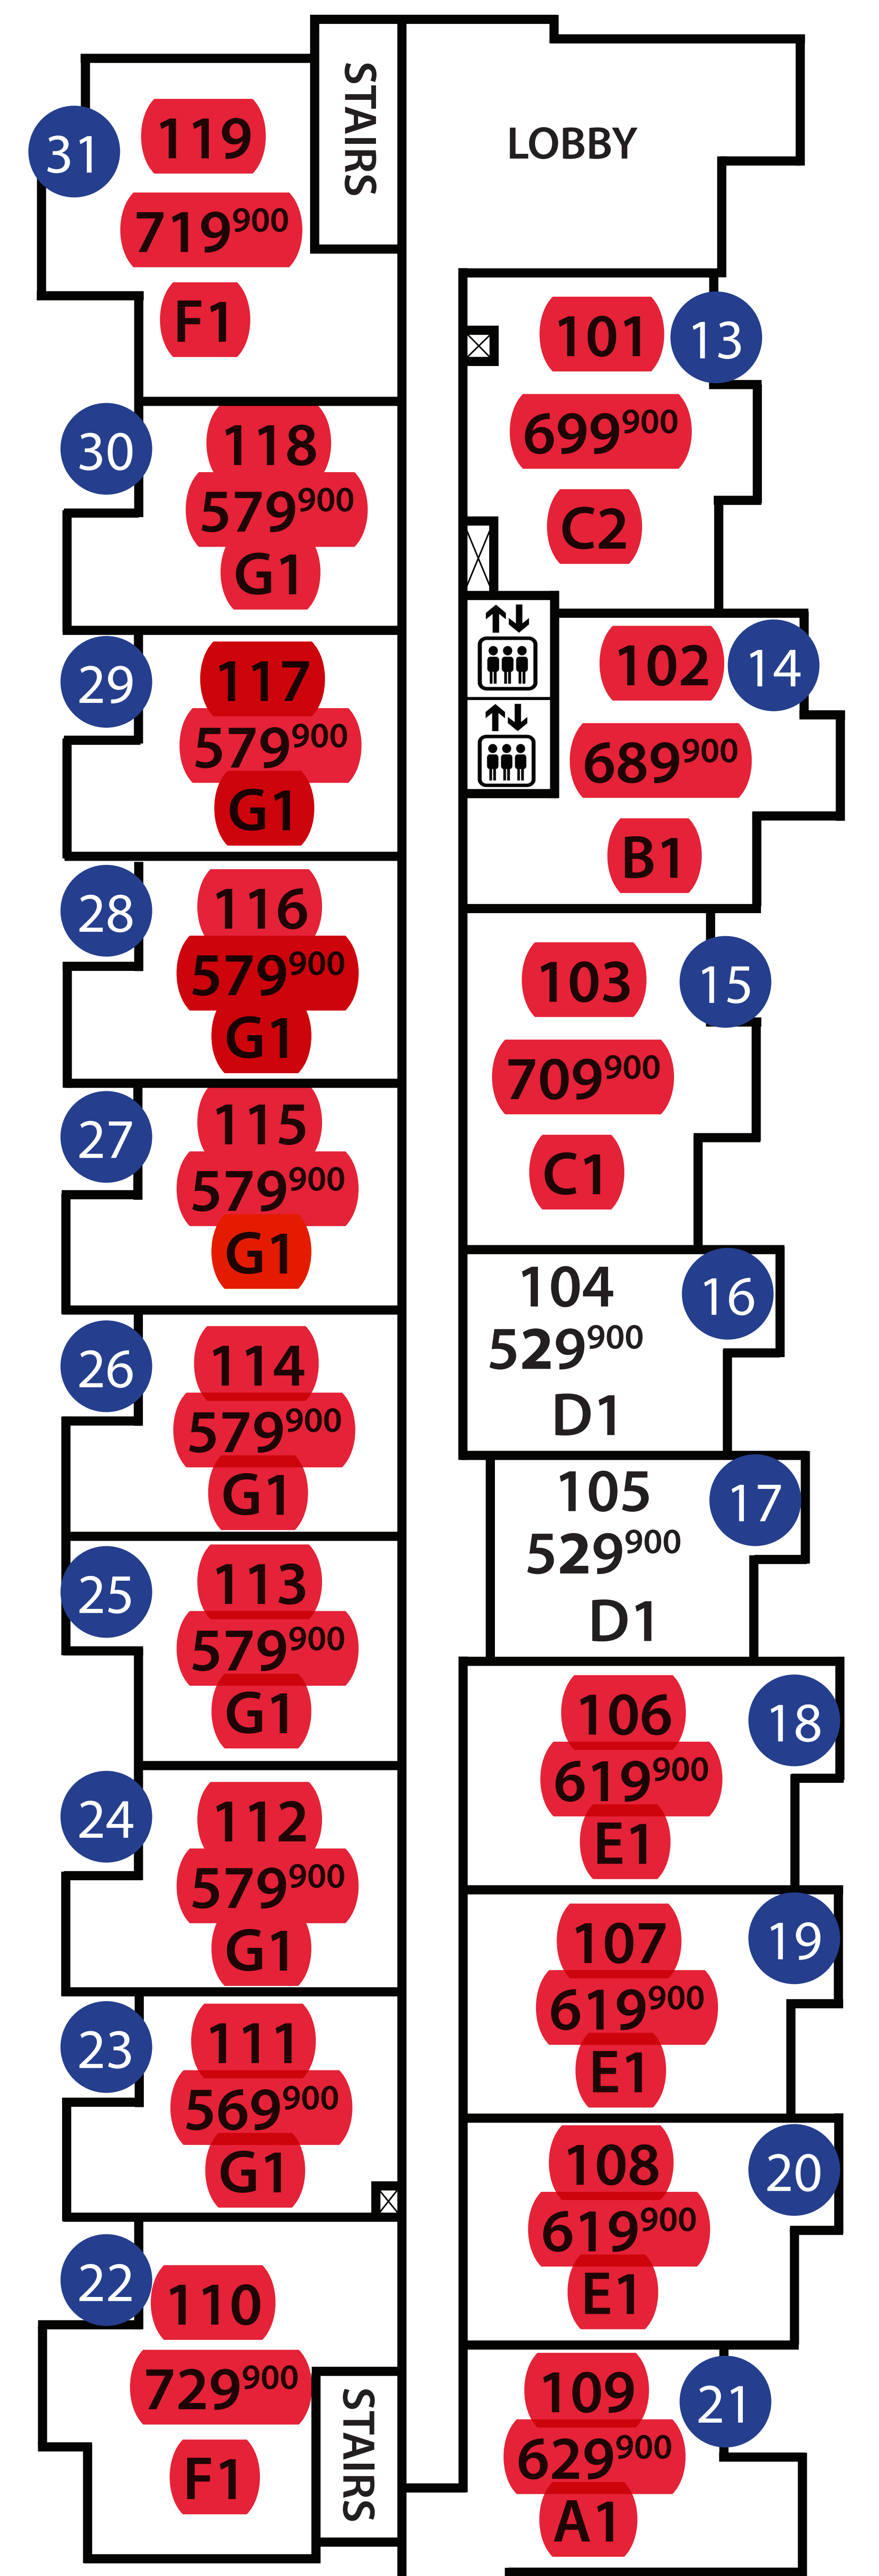

# Kensington Gate

4<sup>th</sup> Floor Red = SOLD  
Yellow = PENDING

3<sup>rd</sup> Floor

2<sup>nd</sup> Floor

1<sup>st</sup> Floor

## Legend: