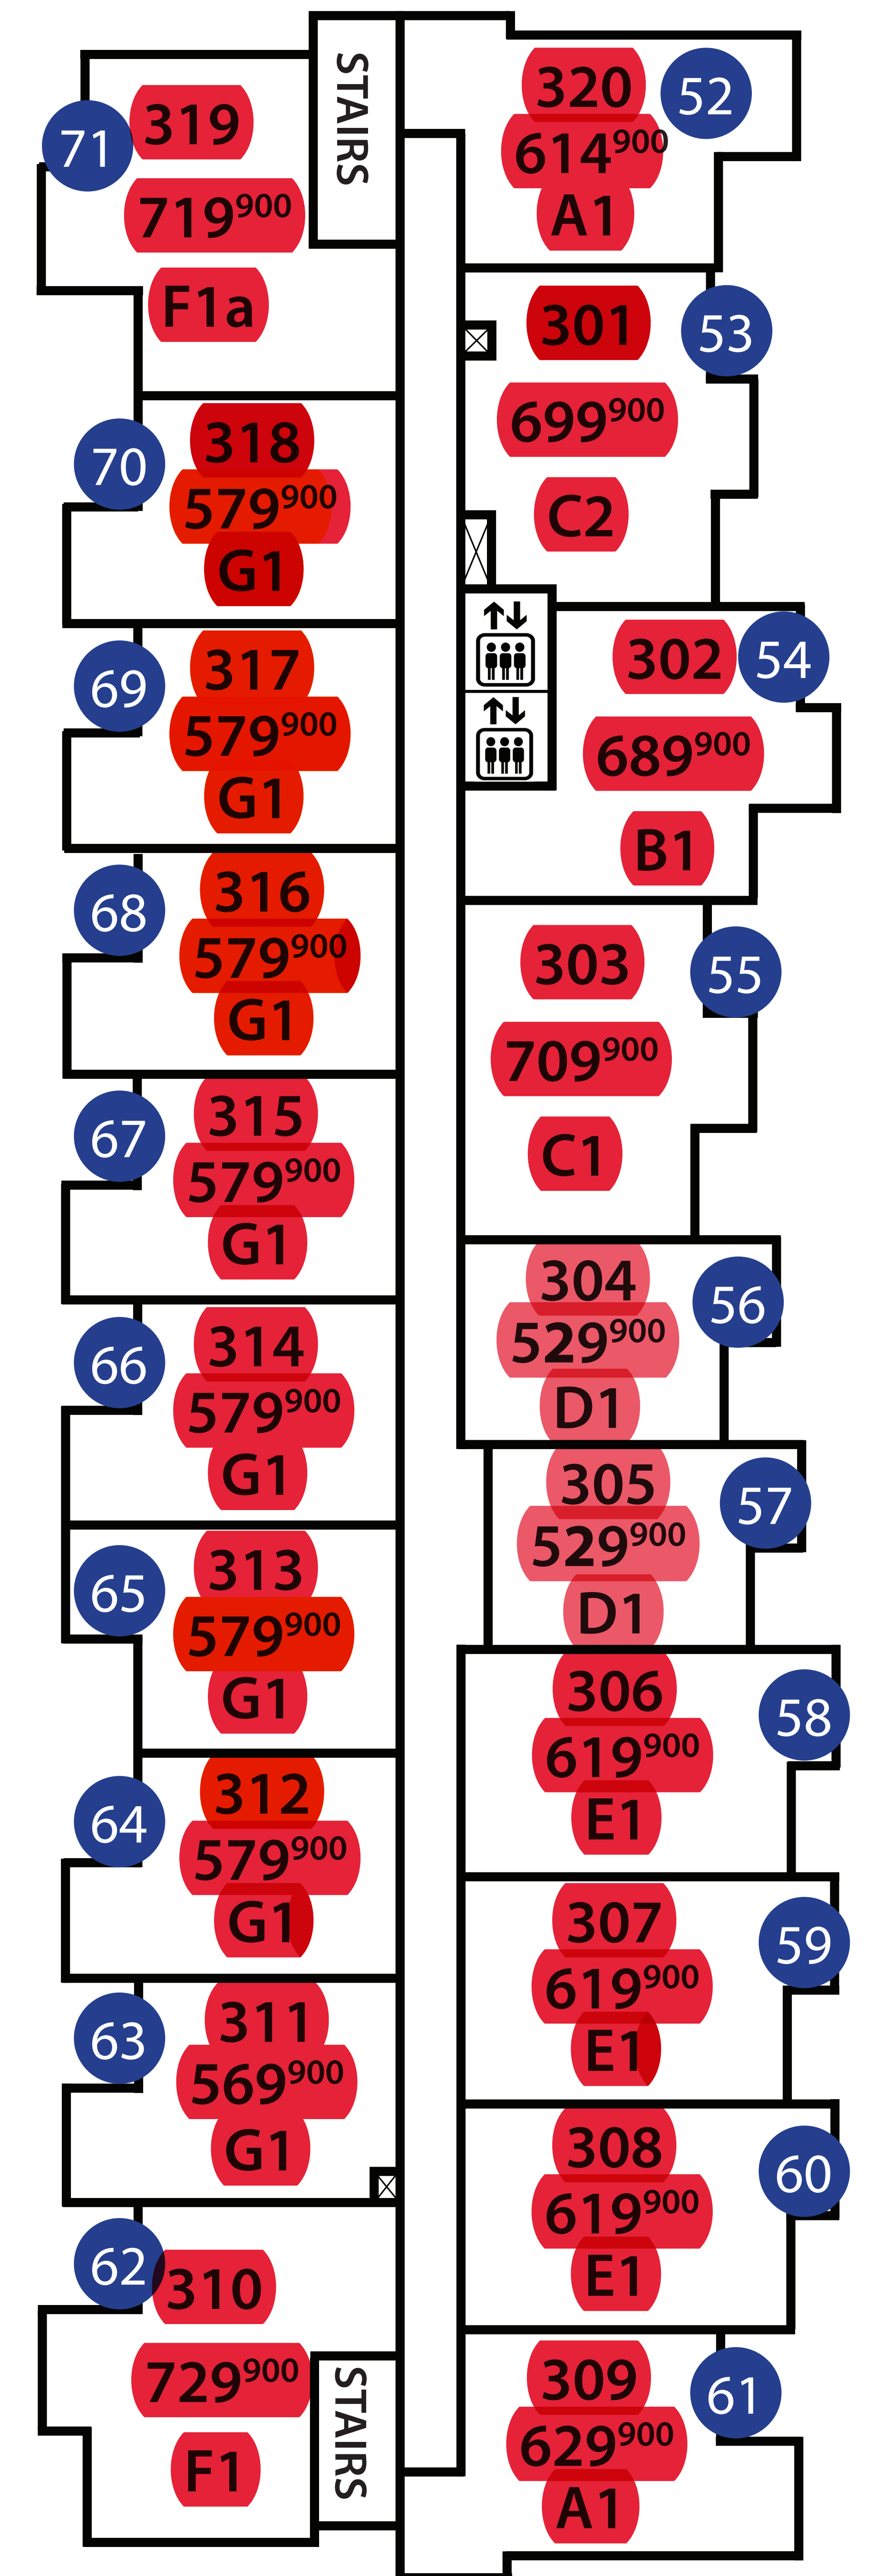

# Kensington Gate

4<sup>th</sup> Floor Red = SOLD  
Yellow = PENDING

3<sup>rd</sup> Floor

2<sup>nd</sup> Floor

1<sup>st</sup> Floor

## Legend: