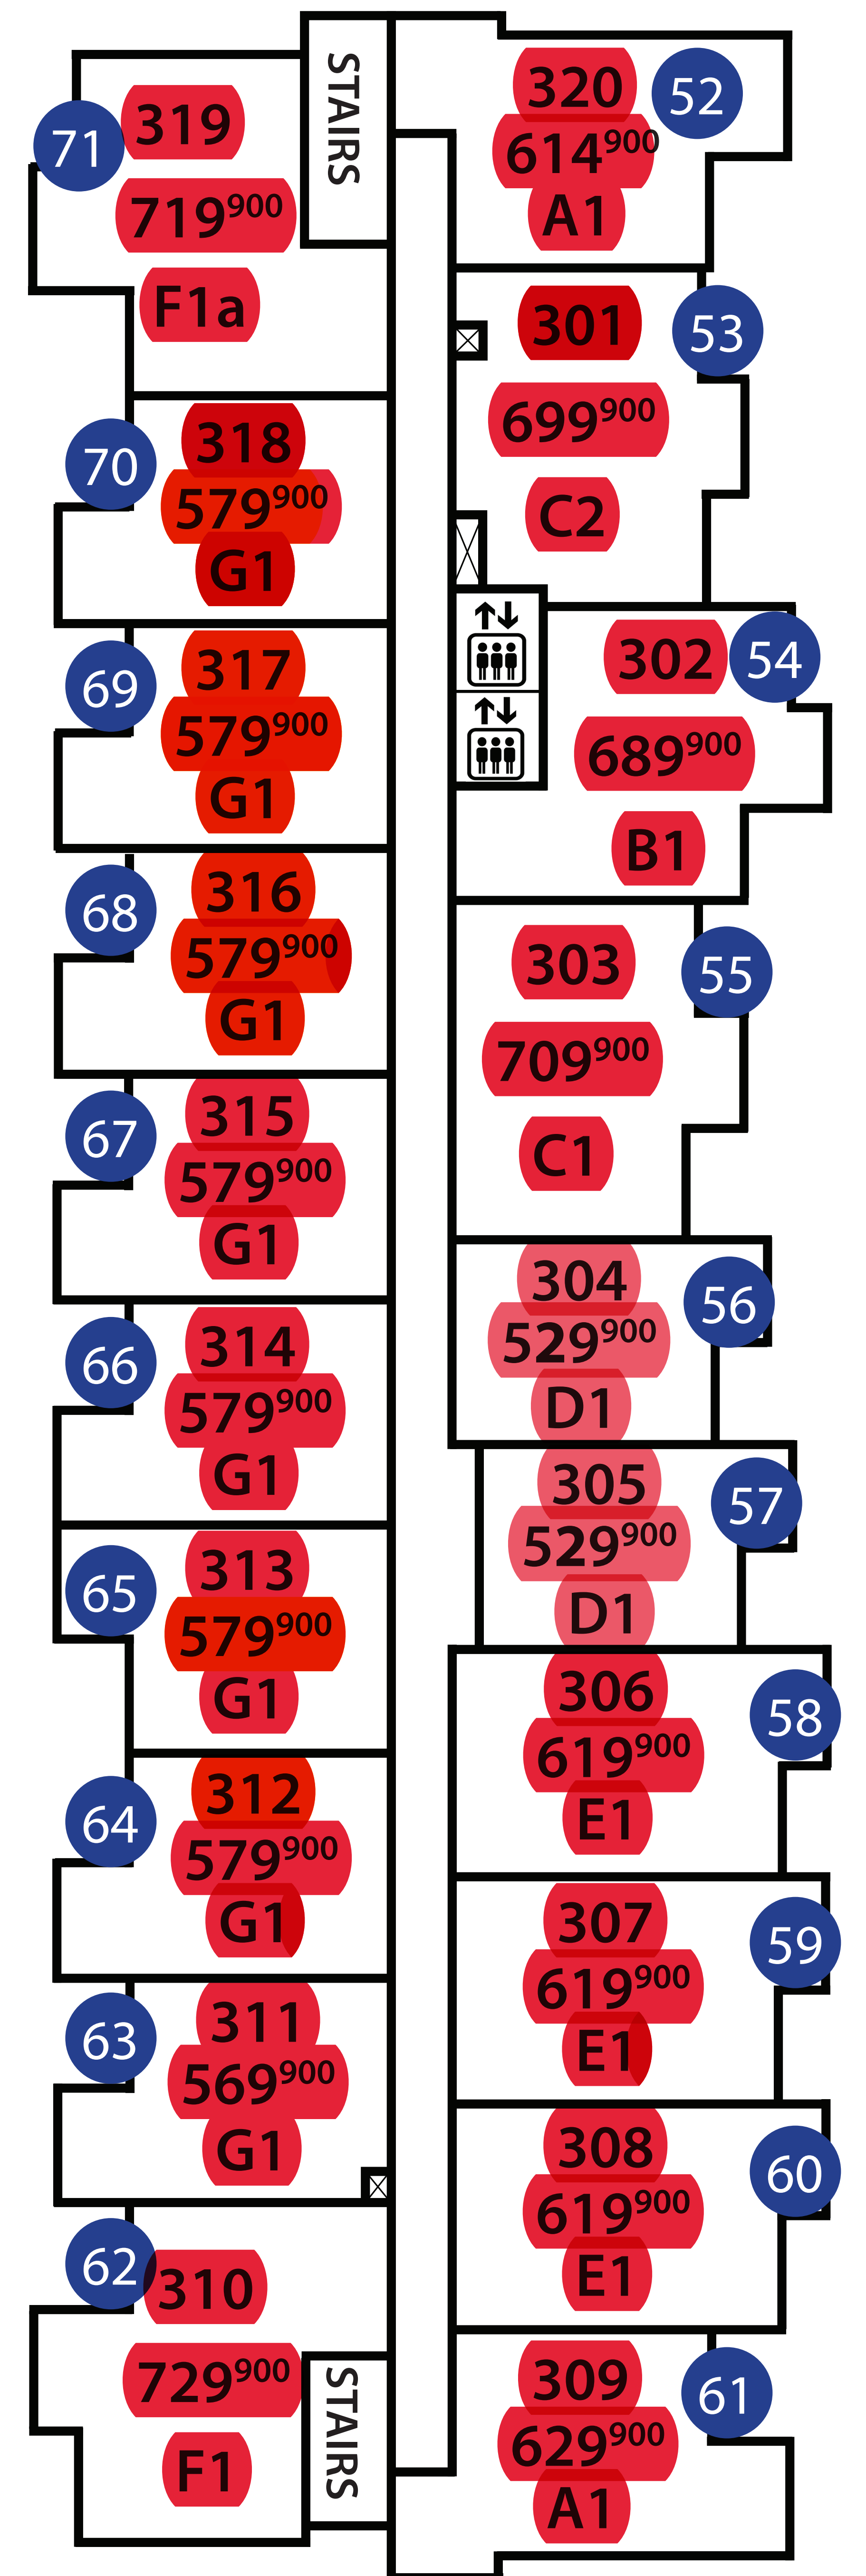

Kensington Gate

4th Floor Red = SOLD
Yellow = PENDING

3rd Floor

2nd Floor

1st Floor

Legend: