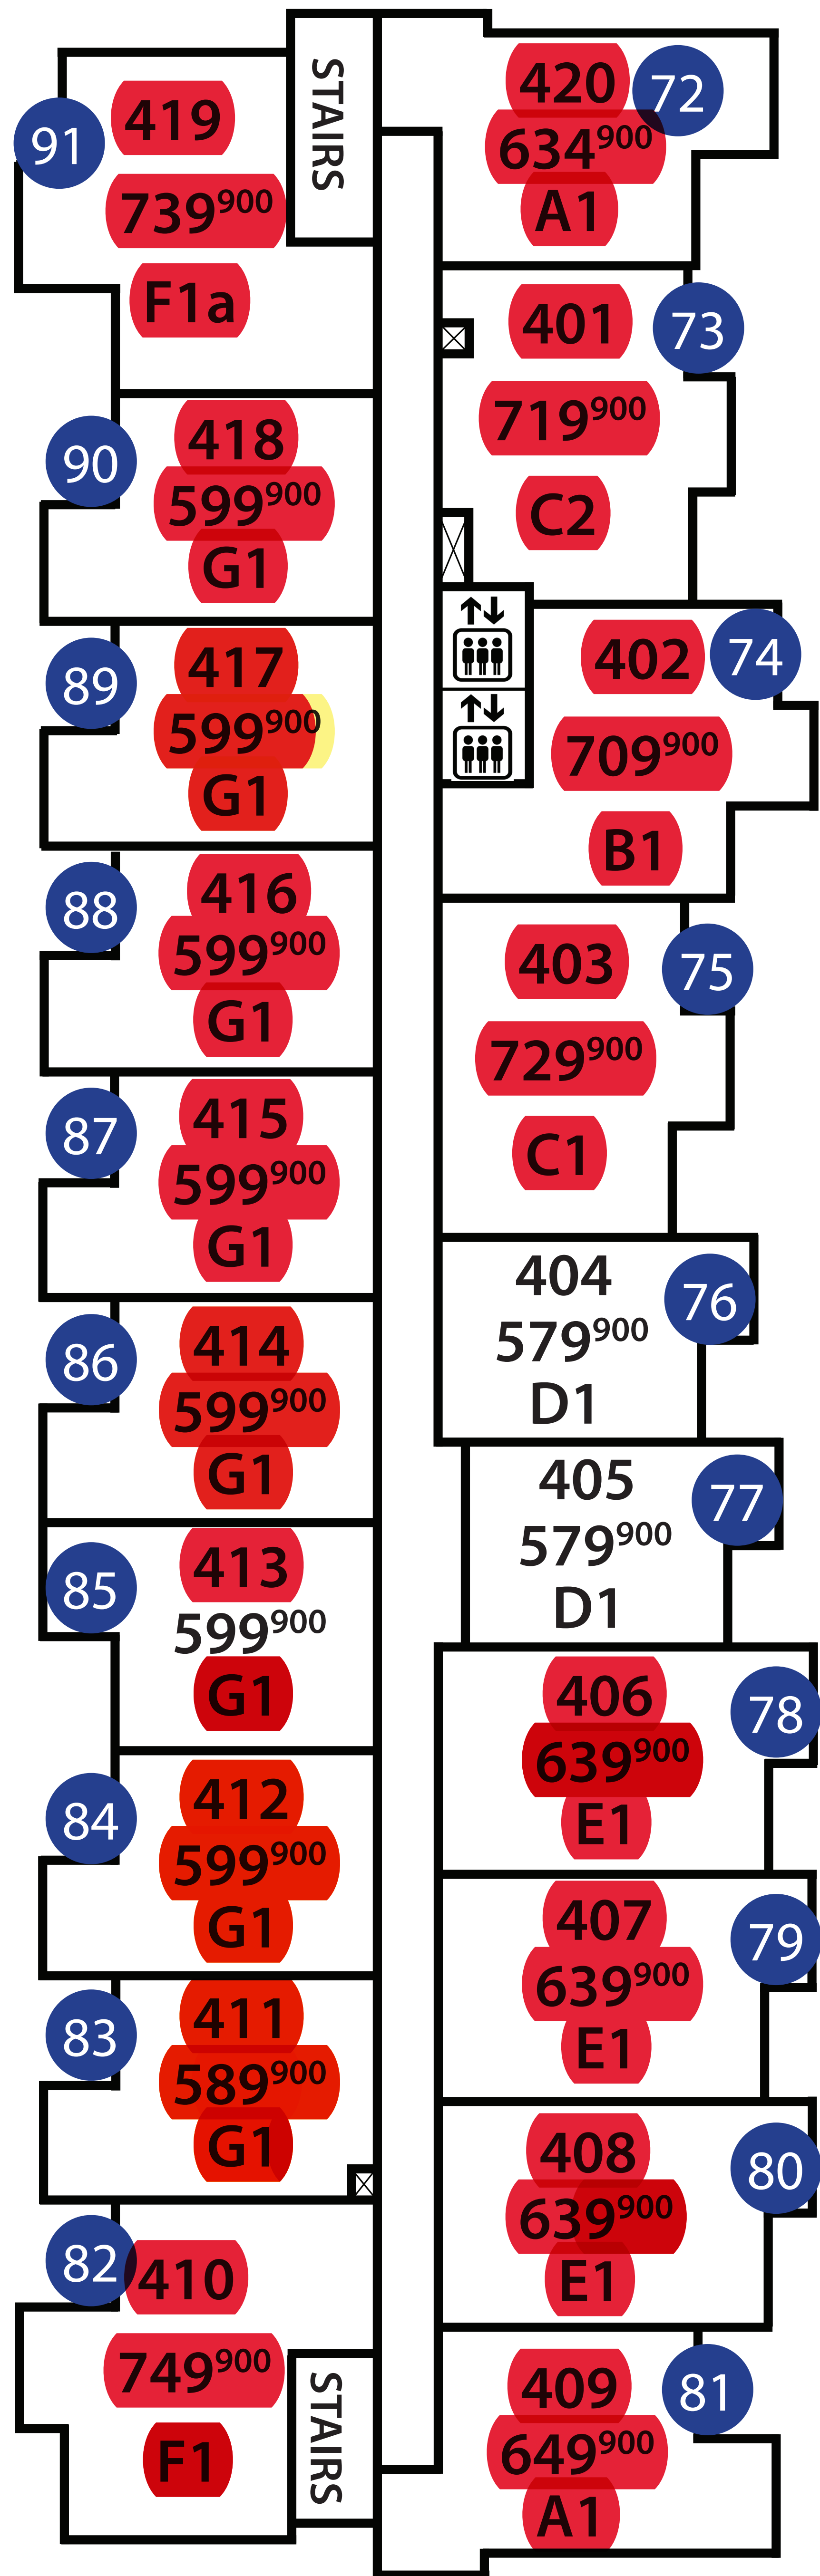

Kensington Gate

4th Floor Red = SOLD
Yellow = PENDING

3rd Floor

2nd Floor

1st Floor

Legend: