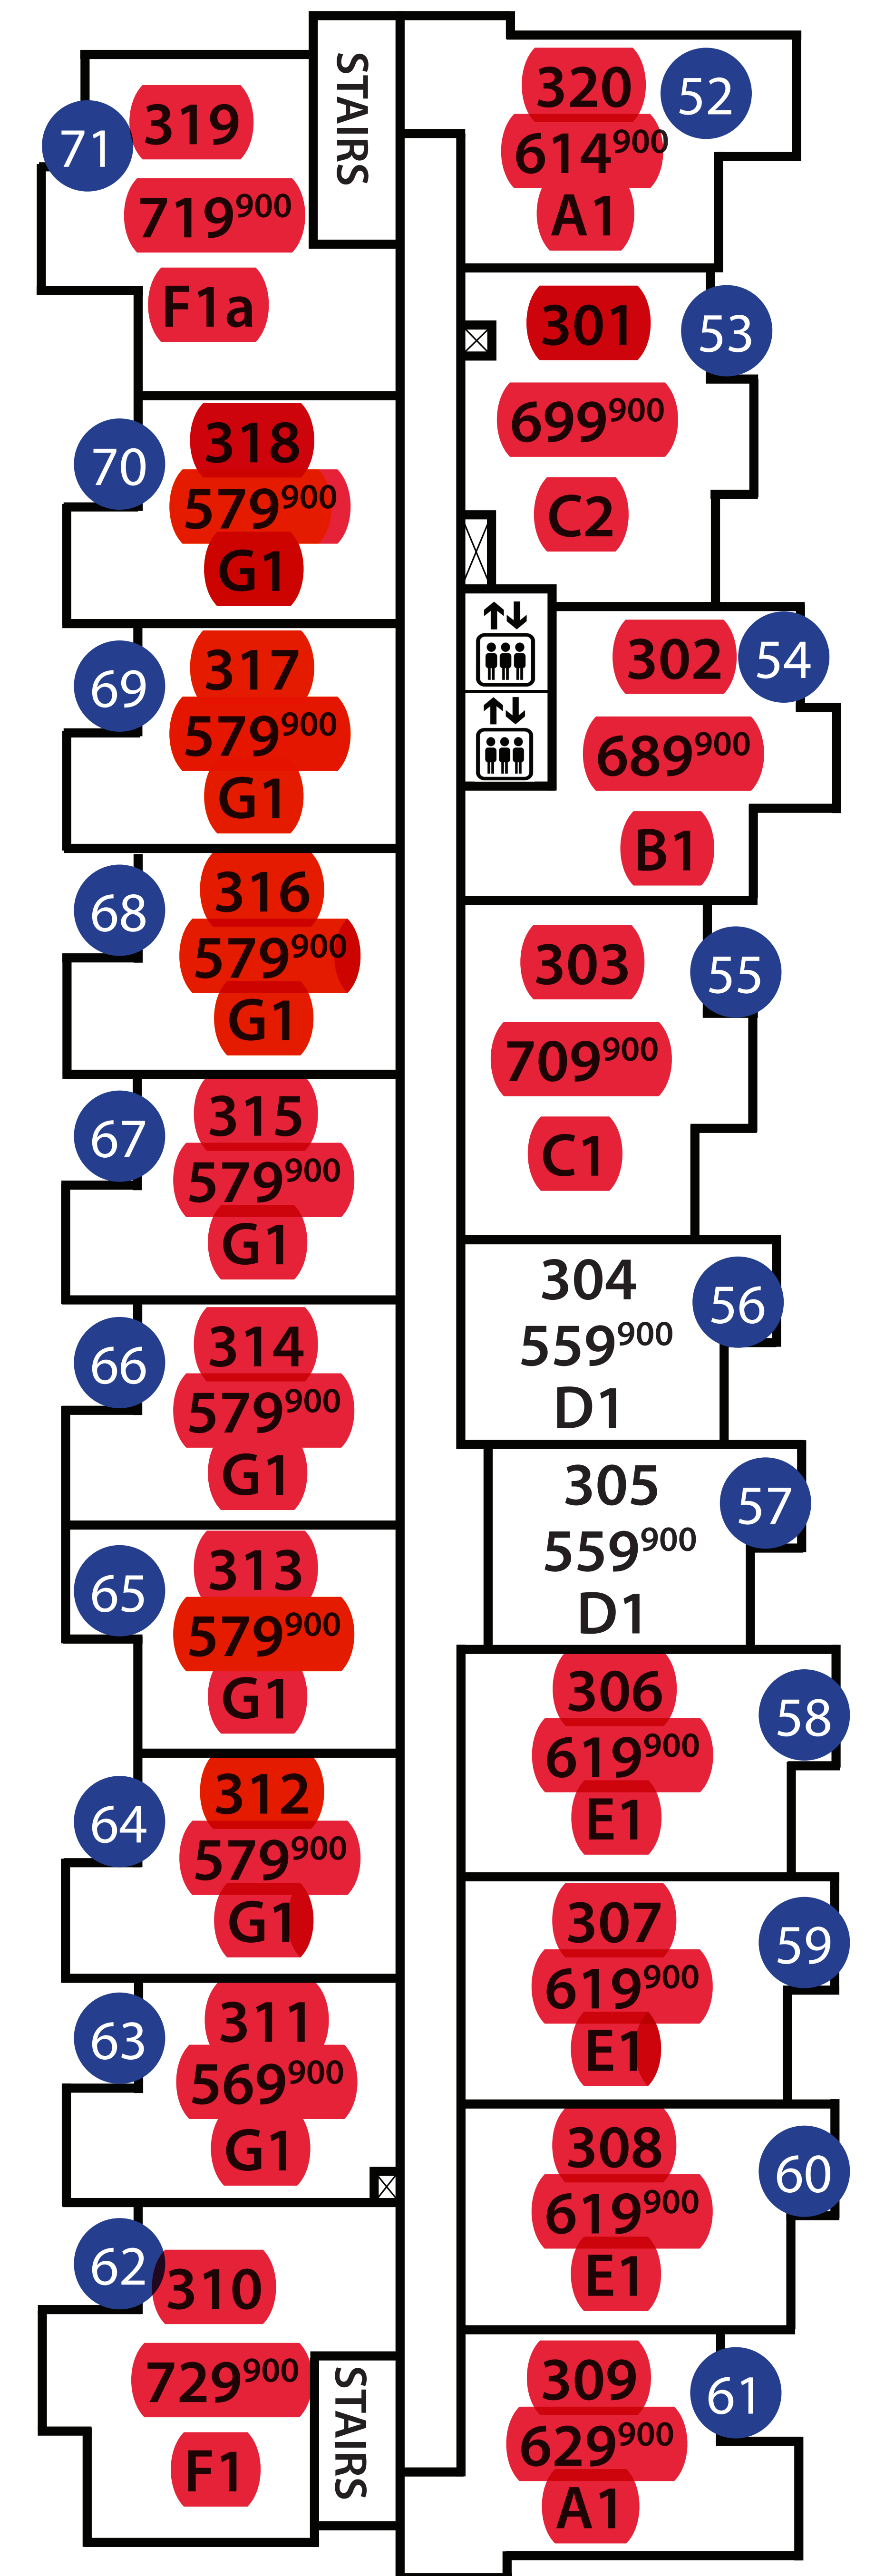

Kensington Gate

4th Floor Red = SOLD
Yellow = PENDING

3rd Floor

2nd Floor

1st Floor

Legend: