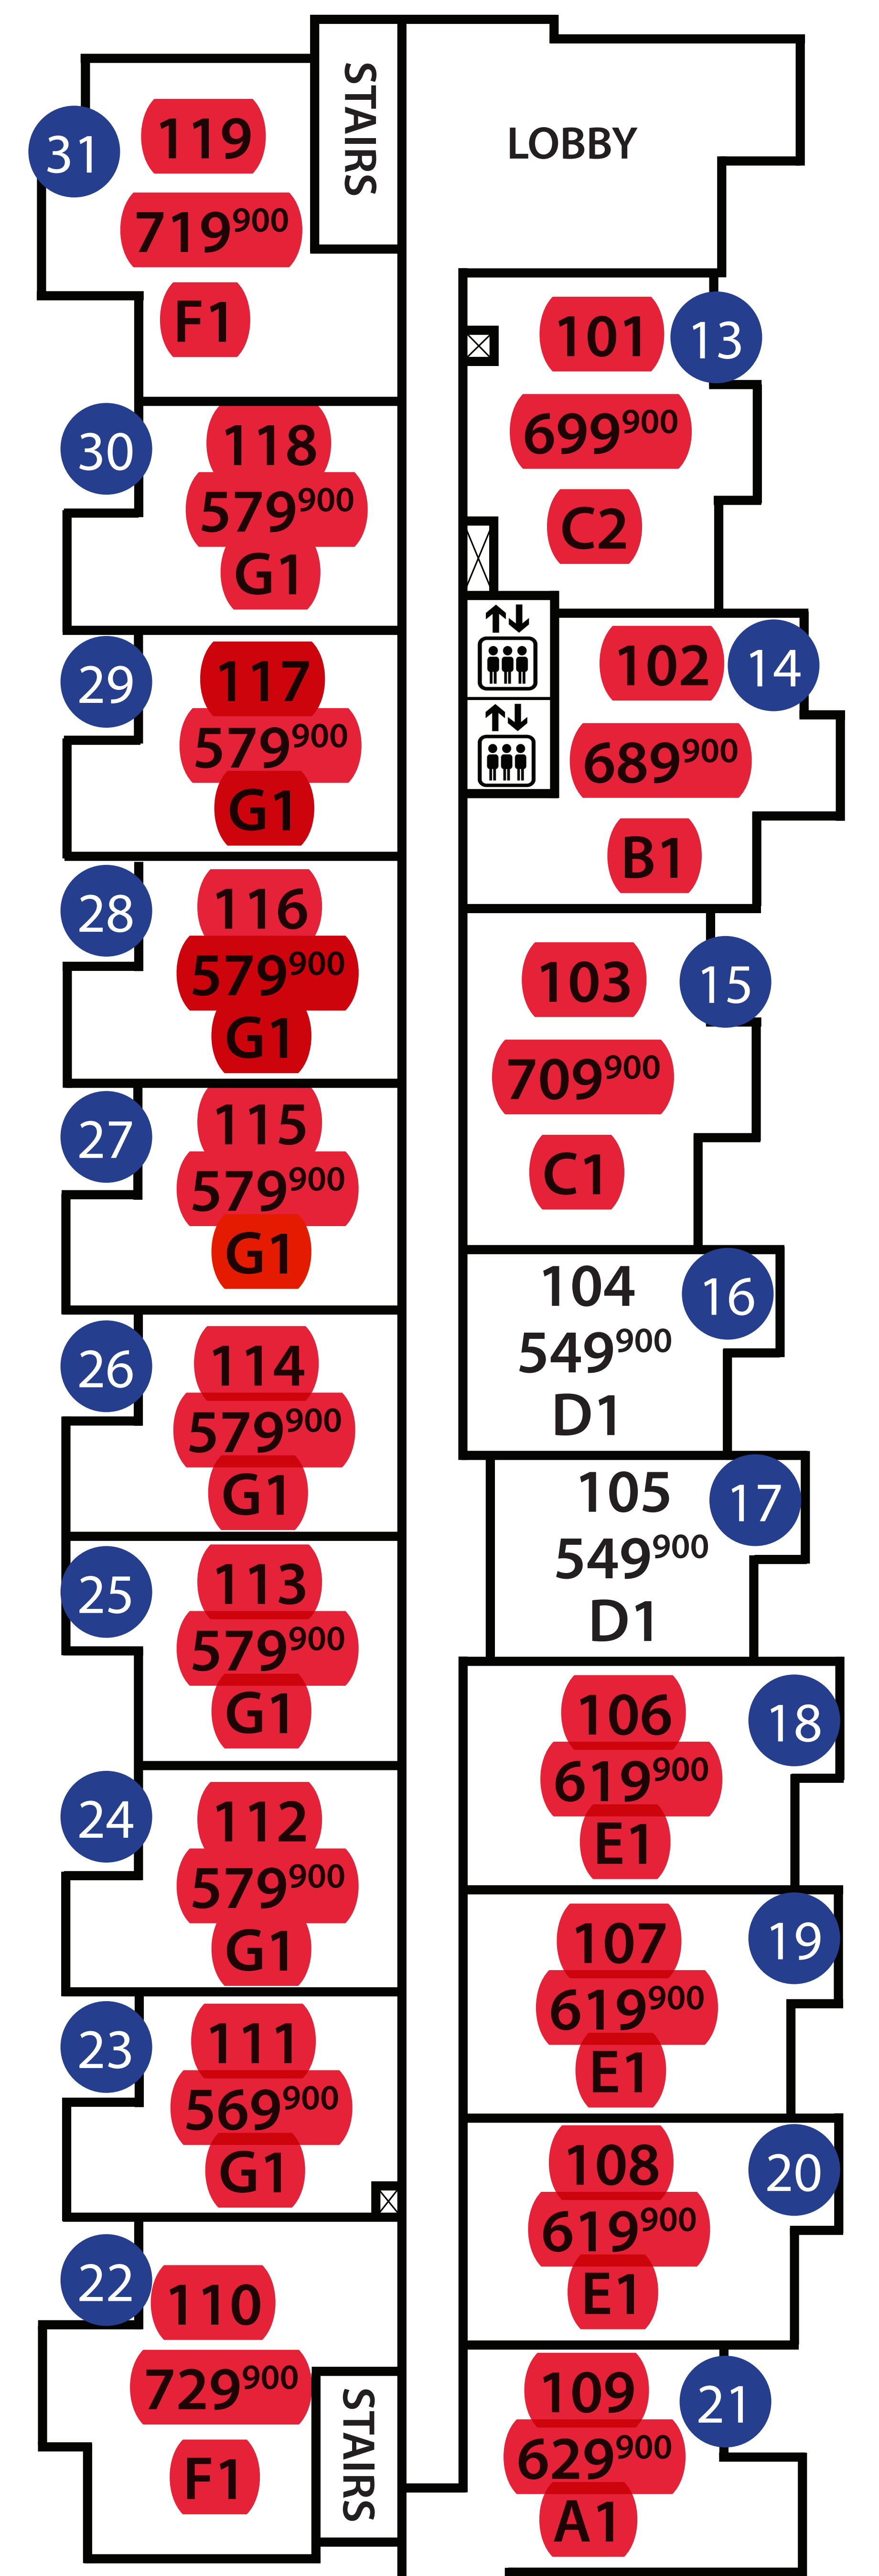

Kensington Gate

4th Floor Red = SOLD
Yellow = PENDING

3rd Floor

2nd Floor

1st Floor

Legend: