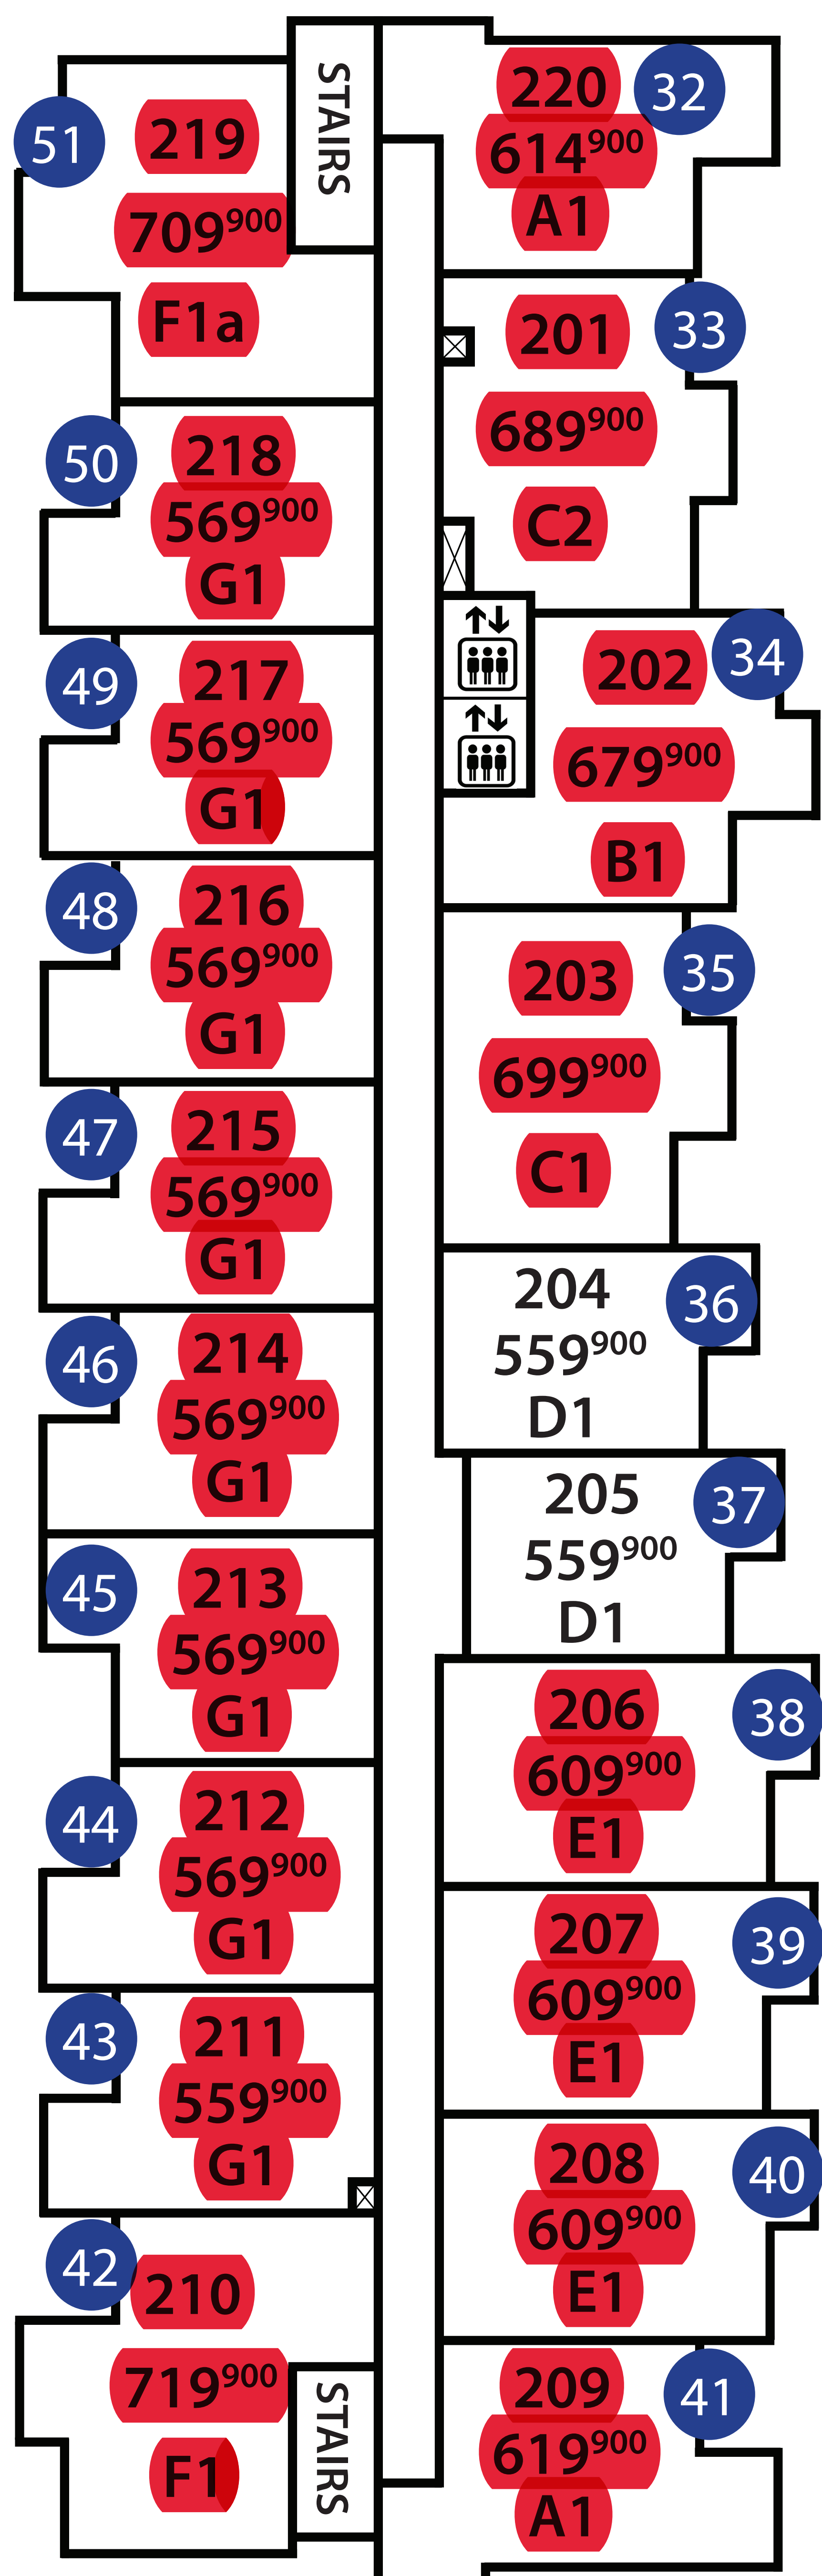

Kensington Gate

4th Floor Red = SOLD
Yellow = PENDING

3rd Floor

2nd Floor

1st Floor

Legend: