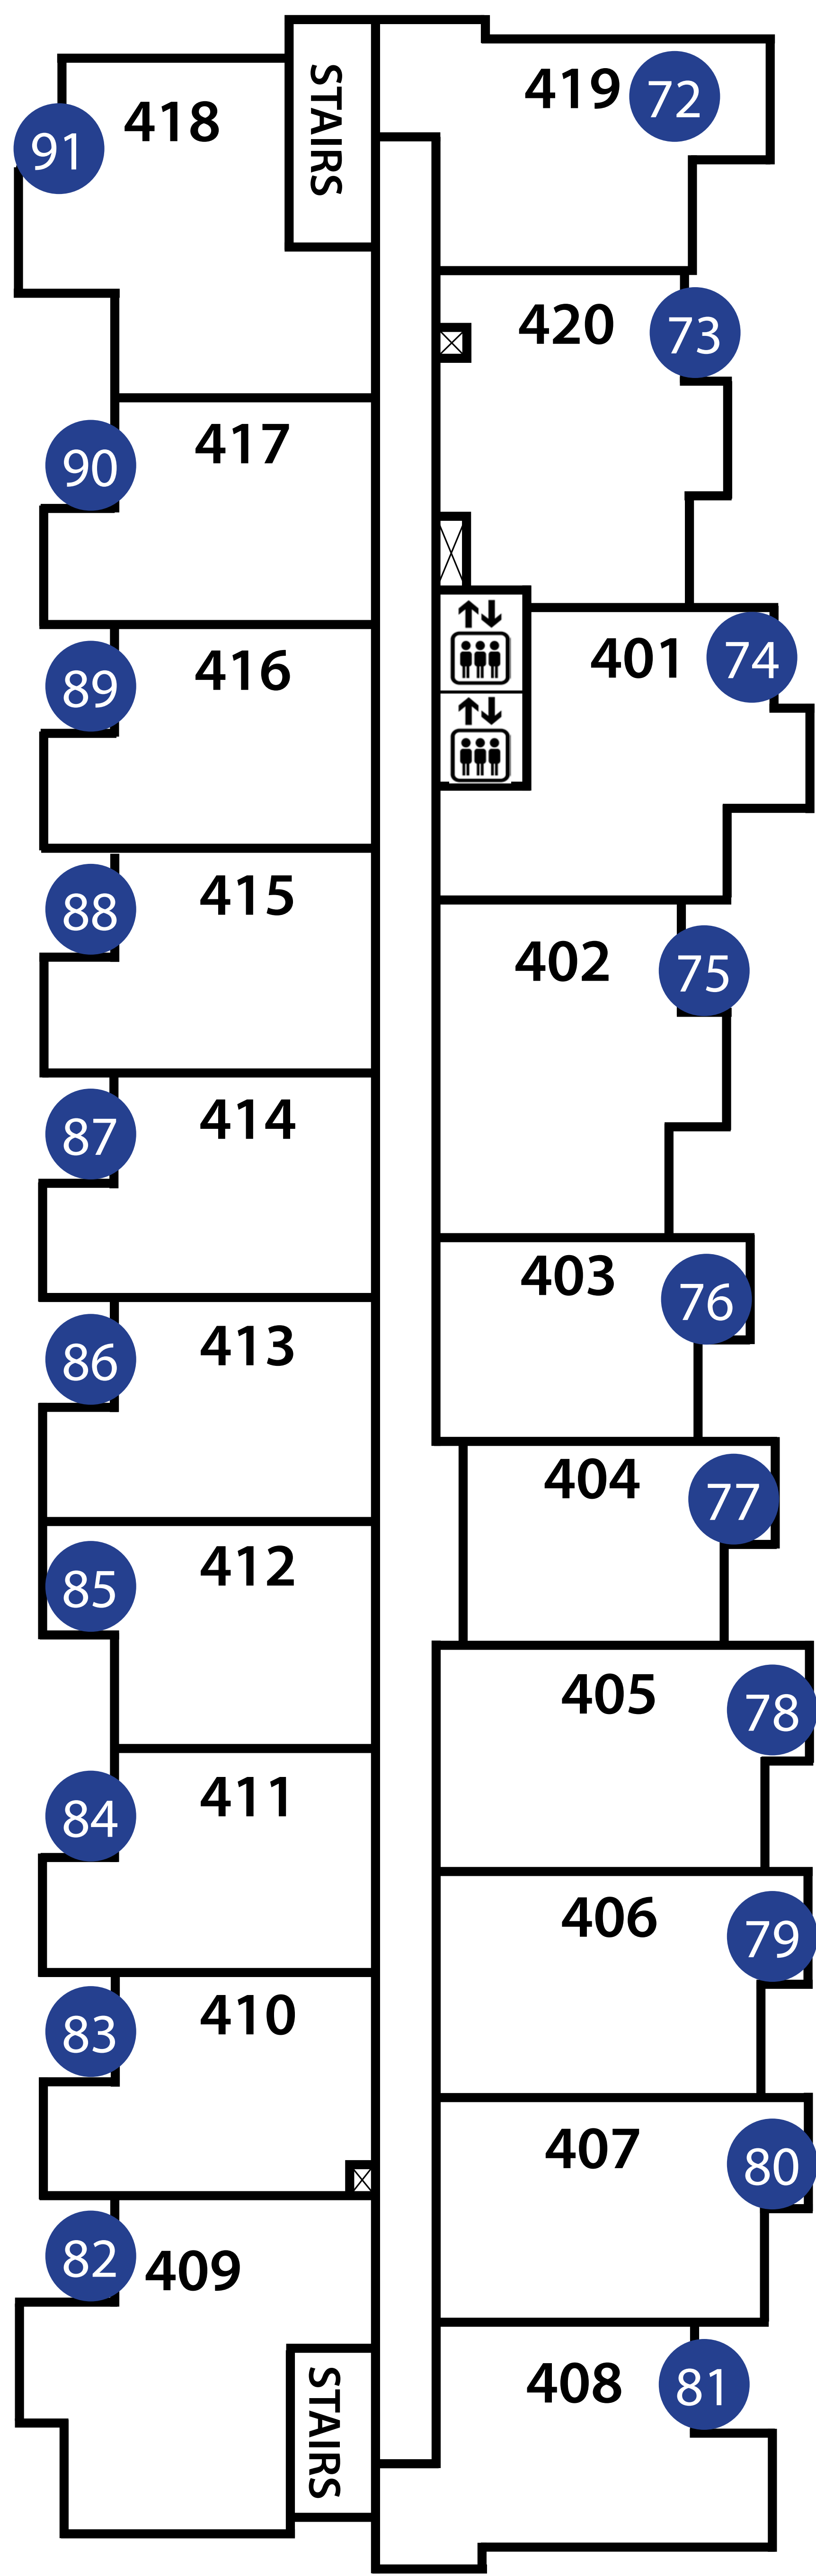

Kensington Gate

4th Floor

3rd Floor

2nd Floor

1st Floor

Legend:

208	40	Suite #
609 ⁹⁰⁰		Strata lot
E1		Price
		Suite style