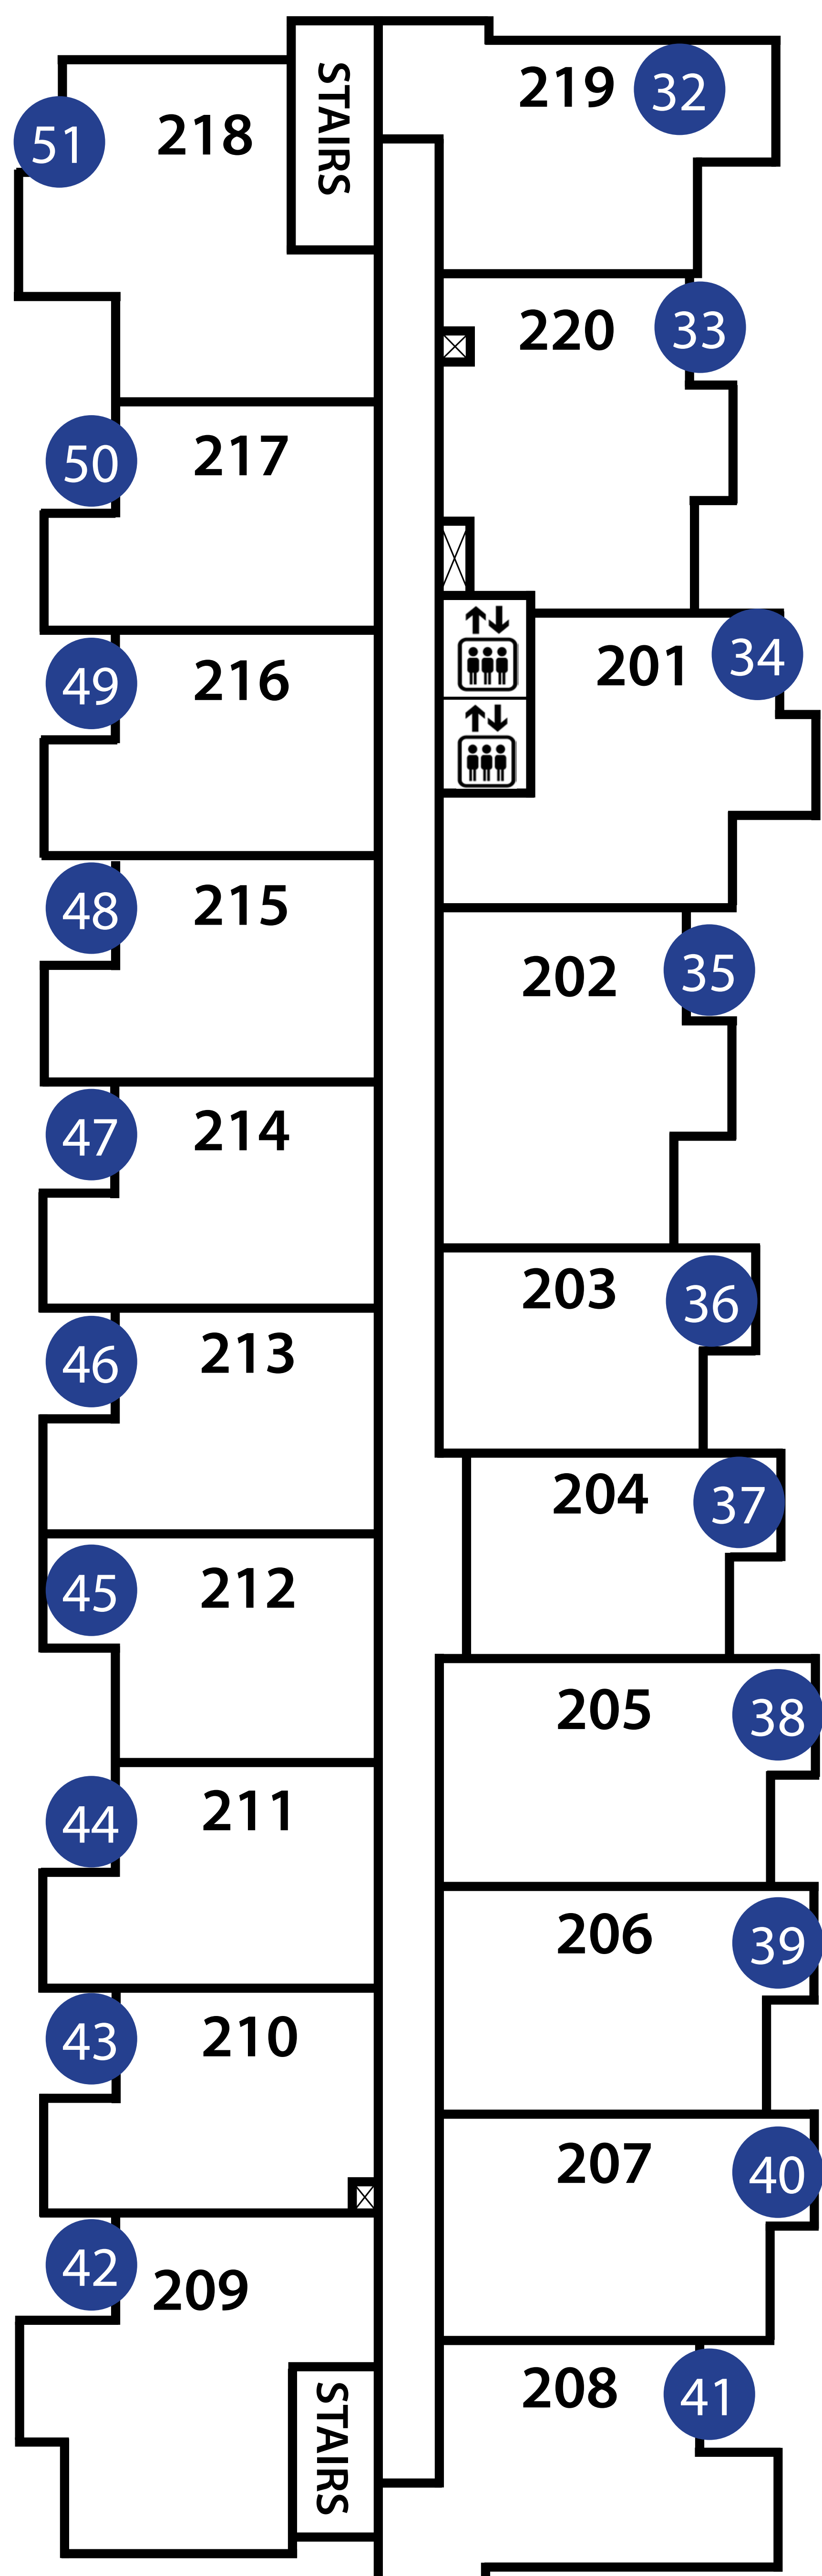

Kensington Gate

4th Floor

3rd Floor

2nd Floor

1st Floor

Legend:

208	40	Suite #
609 ⁹⁰⁰		Strata lot
E1		Price
		Suite style