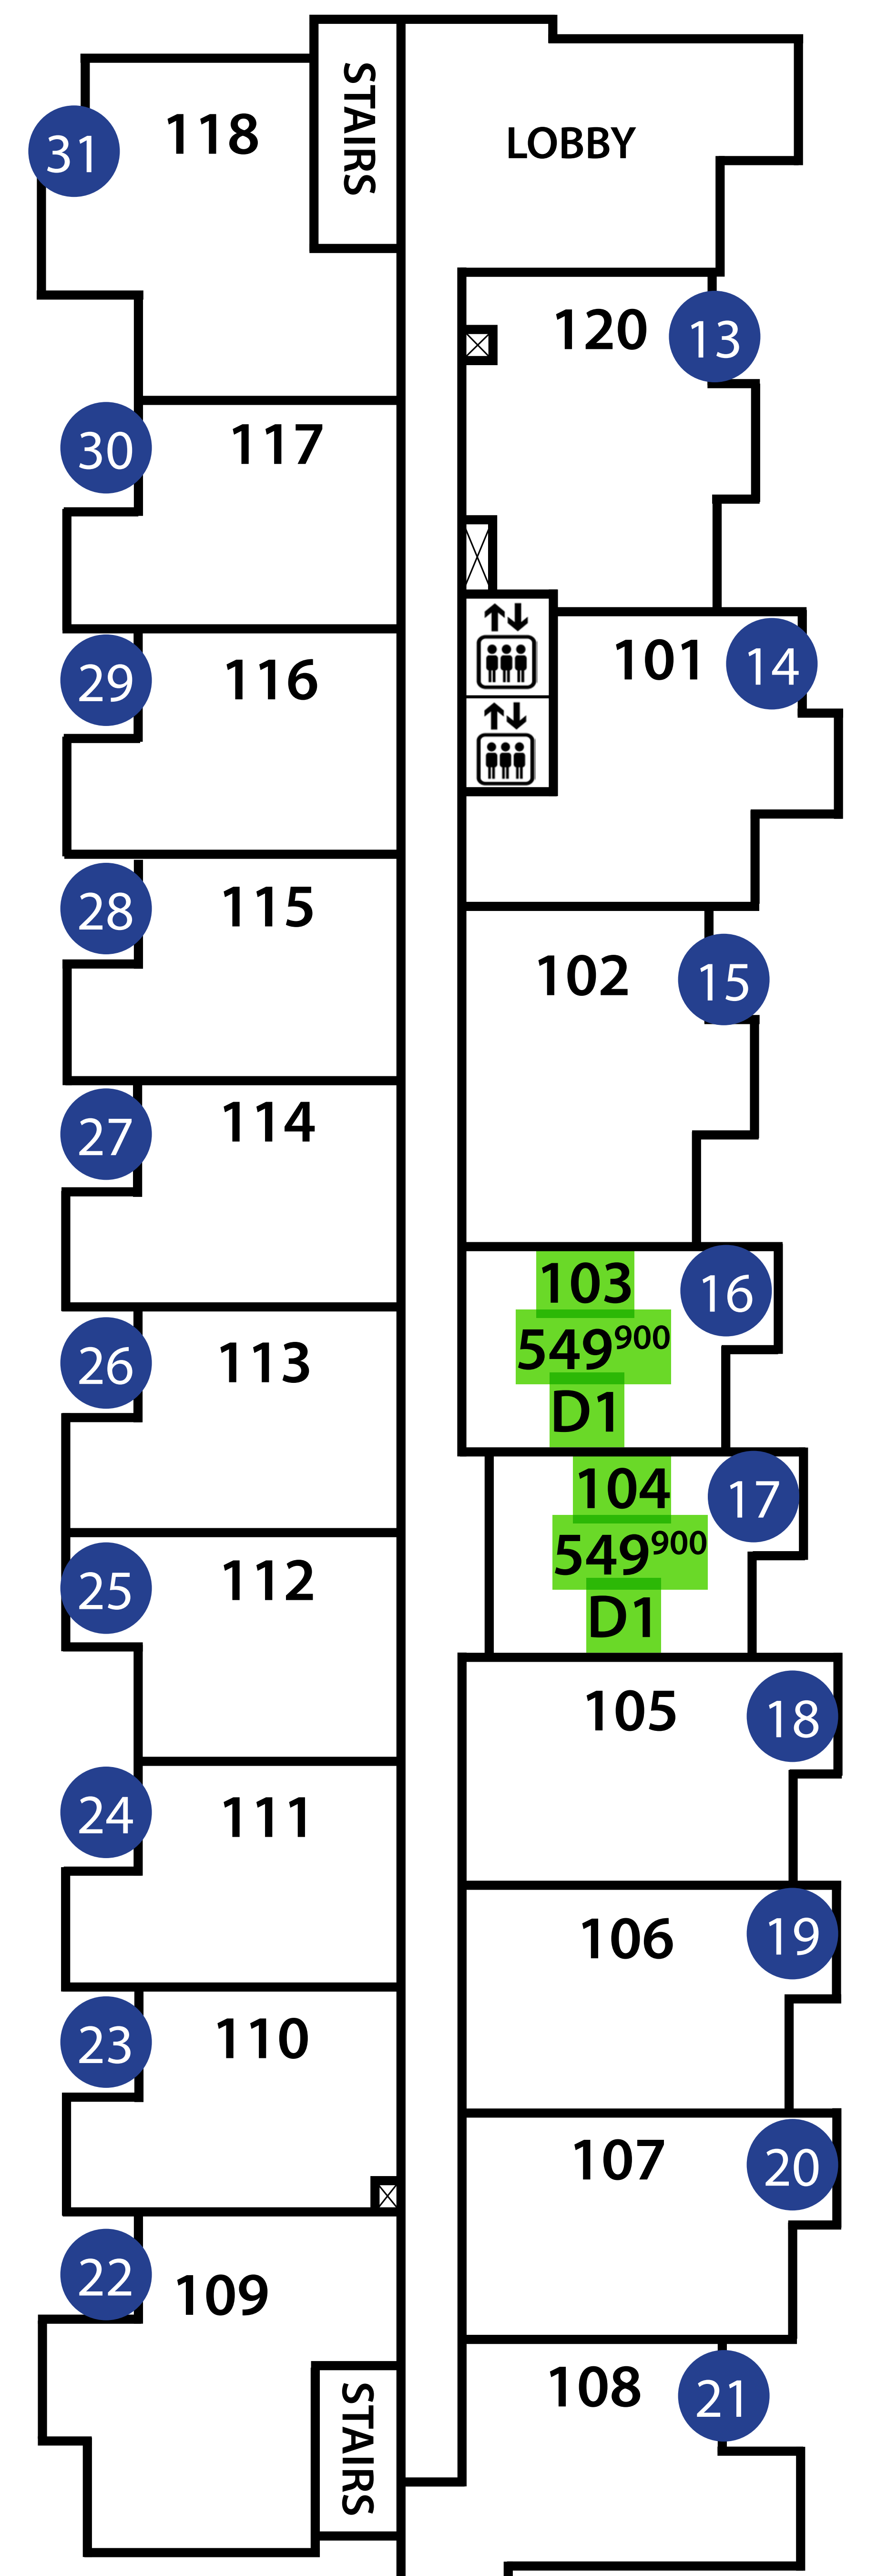

Kensington Gate

4th Floor

3rd Floor

2nd Floor

1st Floor

Legend:

208	40	Suite #
609 ⁹⁰⁰		Strata lot
E1		Price
		Suite style