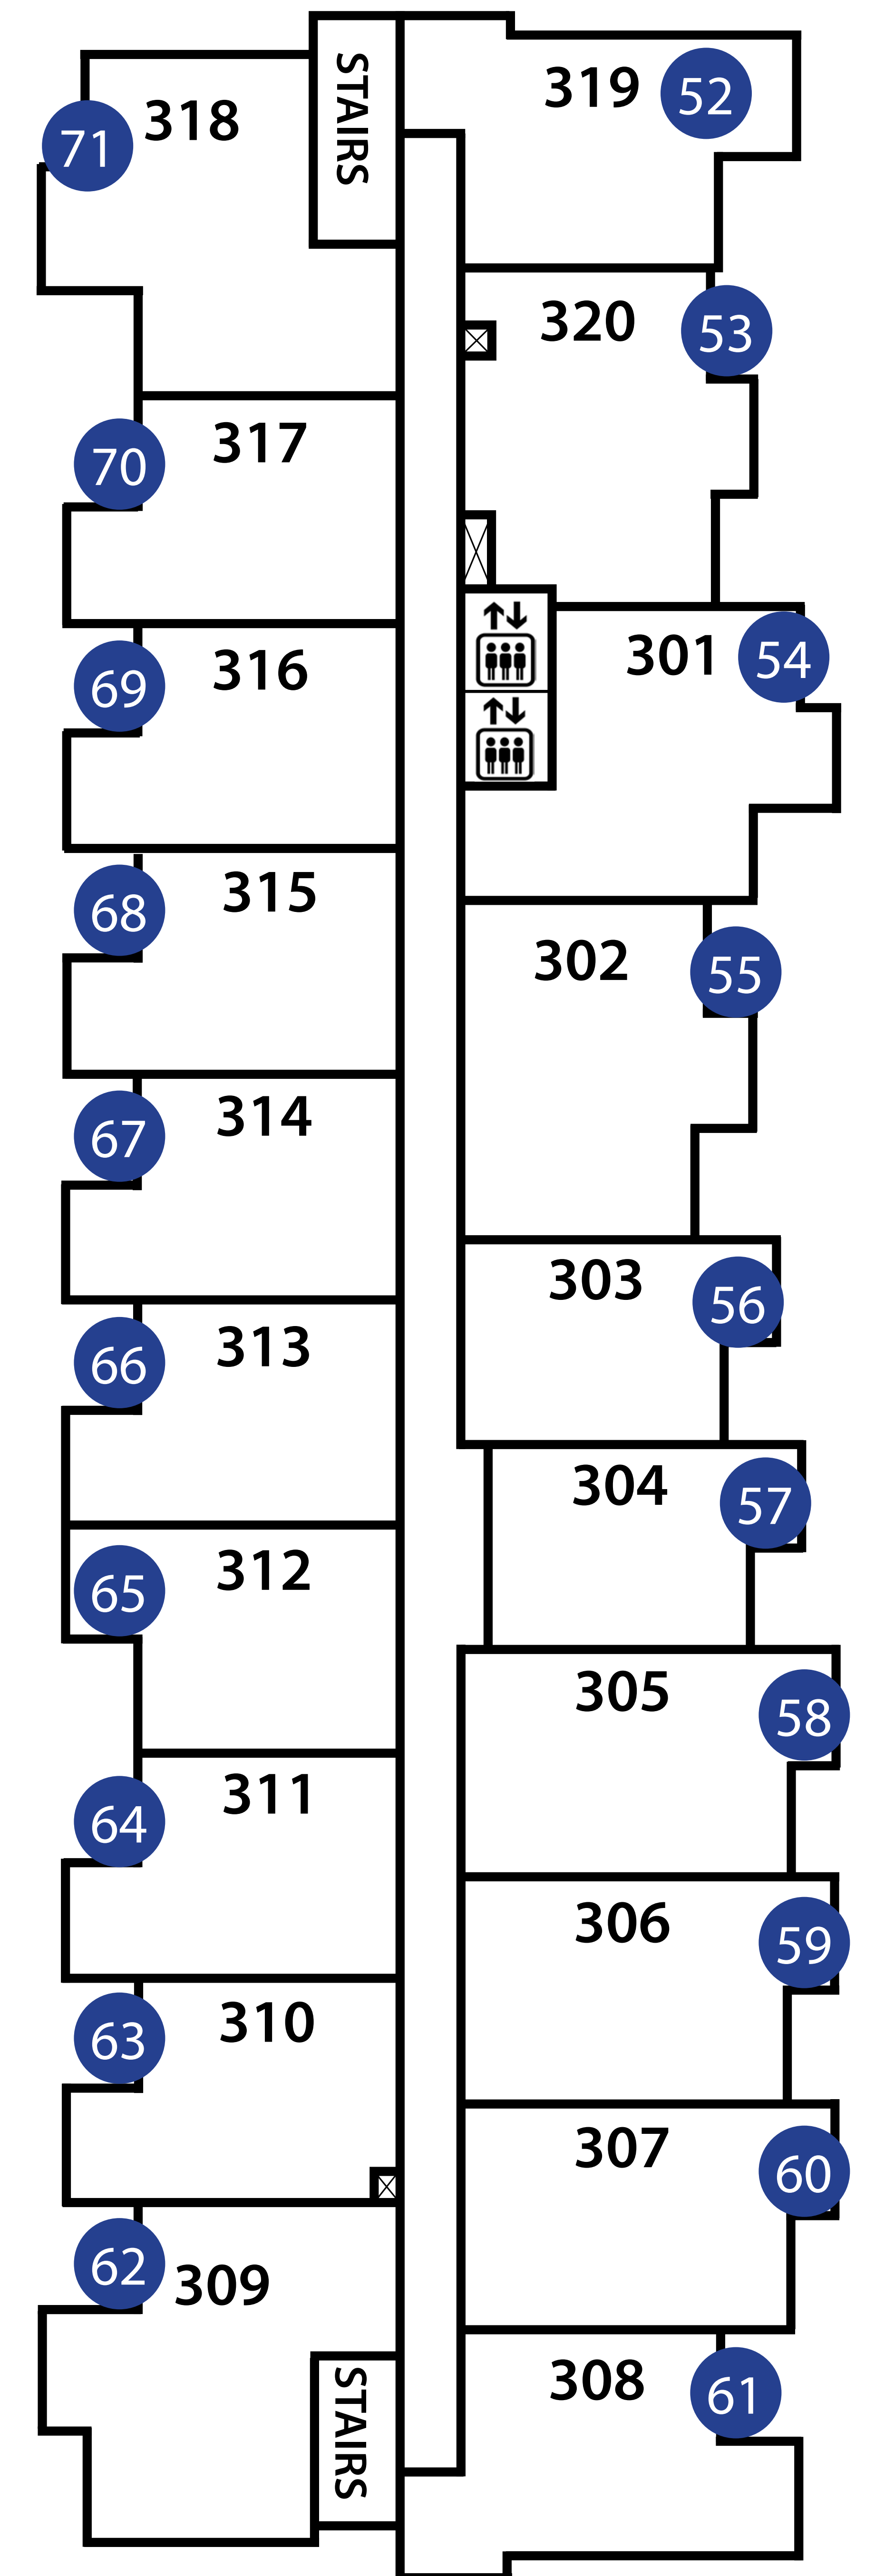

Kensington Gate

4th Floor

3rd Floor

2nd Floor

1st Floor

Legend:

208	40	Suite #
609 ⁹⁰⁰		Strata lot
E1		Price
		Suite style